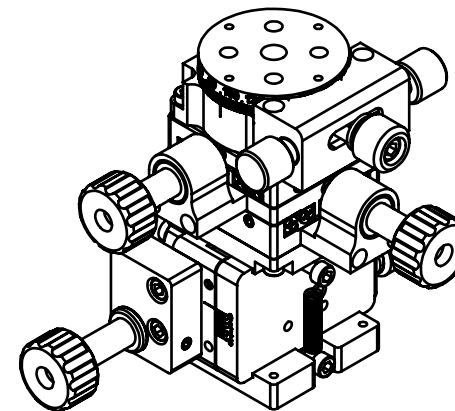

 Unice E-O Services Inc. No.5, Andong Rd., Chung Li District, Taoyuan City 32063, Taiwan, R.O.C.			TITLE:	
			56LRT-4L	
			DWG. NO.	56LRT-4L
			MATERIAL:	
DRAWN			John	2023/10/16
ENG APPR.			Johnny	2023/10/16
			SCALE:	1:1.5
			REV	0