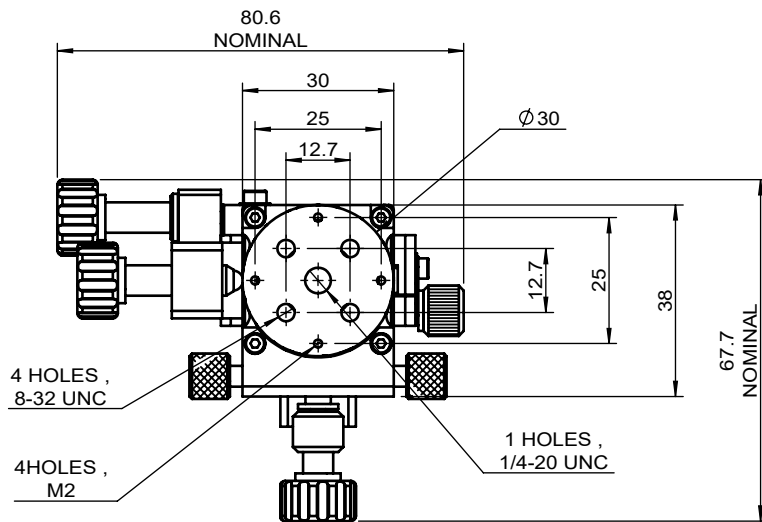

 Unice E-O Services Inc. No.5, Andong Rd., Chung Li District, Taoyuan City 32063, Taiwan, R.O.C.			TITLE:	
			56LRT-4L	
			DWG. NO.	56LRT-4L
			MATERIAL:	
DRAWN			John	2023/10/16
ENG APPR.			Johnny	2023/10/16
			SCALE:	1:1.5
			REV	0