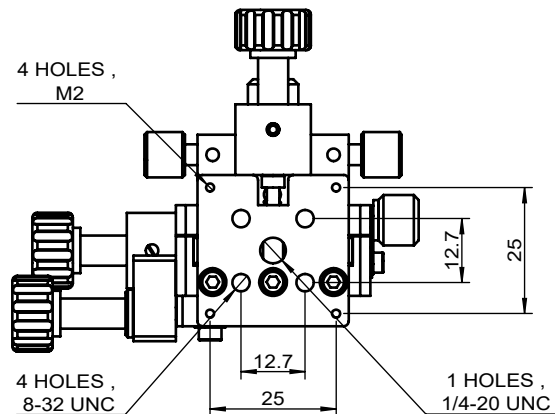

 Unice E-O Services Inc. No.5, Andong Rd., Chung Li District, Taoyuan City 32063, Taiwan, R.O.C.			TITLE:	
			56LRT-4L	
			DWG. NO.	56LRT-4L
			MATERIAL:	
DRAWN			John	2023/10/16
ENG APPR.			Johnny	2023/10/16
			SCALE:	1:1.5
			REV	0