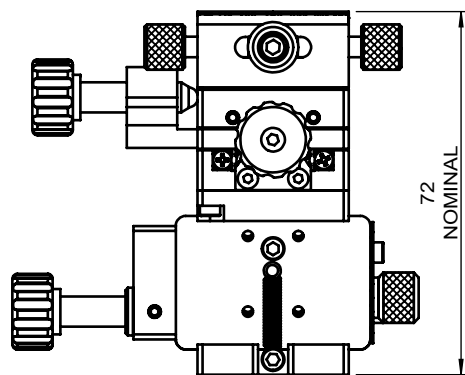

 Unice E-O Services Inc. No.5, Andong Rd., Chung Li District, Taoyuan City 32063, Taiwan, R.O.C.			TITLE:	
			56LRT-4L	
			DWG. NO.	56LRT-4L
			MATERIAL:	
DRAWN			John	2023/10/16
ENG APPR.			Johnny	2023/10/16
			SCALE:	1:1.5
			REV	0