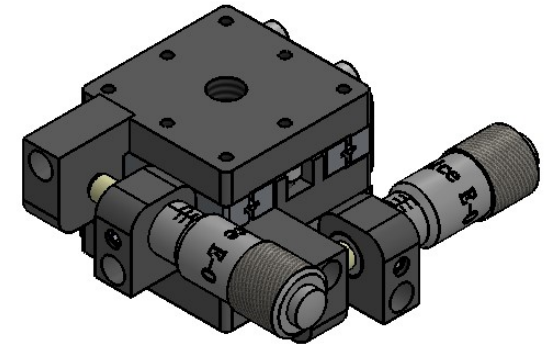

 Unice E-O Services Inc. No.5, Andong Rd., Chung Li District, Taoyuan City 32063, Taiwan, R.O.C.			TITLE:	
			56DTS-1M	
			DWG. NO.	56DTS-1M
			MATERIAL:	N/A
DRAWN	Miki	2011/03/31	SCALE:	1.3:1
ENG APPR.	Johnny	2011/03/31	REV	0