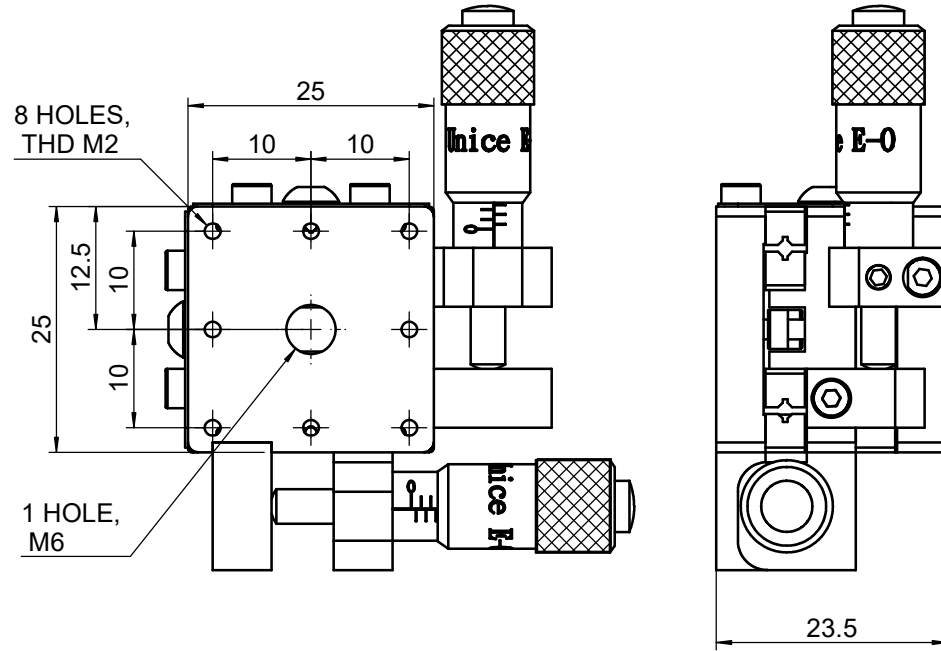

 Unice E-O Services Inc. No.5, Andong Rd., Chung Li District, Taoyuan City 32063, Taiwan, R.O.C.			TITLE:	
			56DTS-1M	
			DWG. NO.	56DTS-1M
			MATERIAL:	N/A
DRAWN	Miki	2011/03/31	SCALE:	1.3:1
ENG APPR.	Johnny	2011/03/31	REV	0