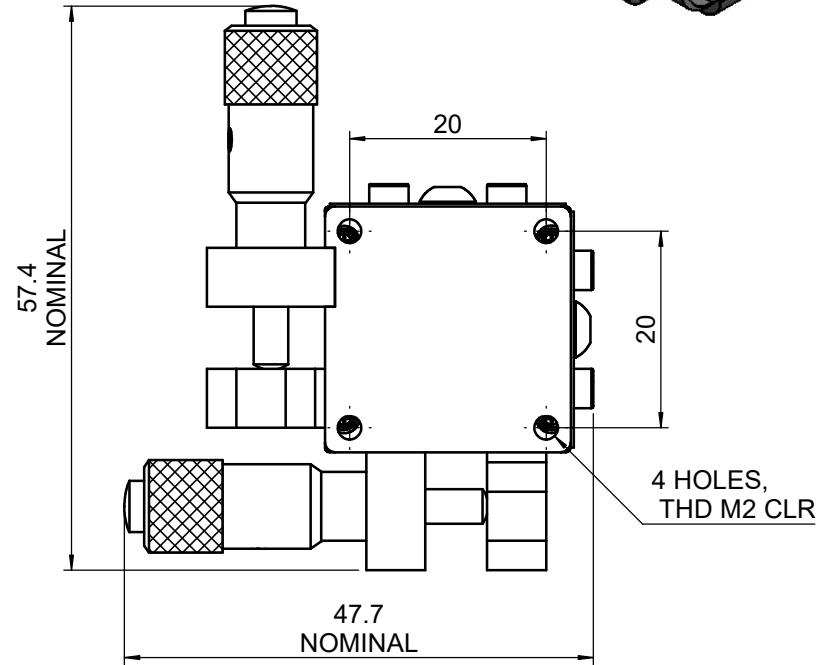

 Unice E-O Services Inc. No.5, Andong Rd., Chung Li District, Taoyuan City 32063, Taiwan, R.O.C.			TITLE:	
			56DTS-1M	
			DWG. NO.	56DTS-1M
			MATERIAL:	N/A
DRAWN	Miki	2011/03/31	SCALE:	1.3:1
ENG APPR.	Johnny	2011/03/31	REV	0