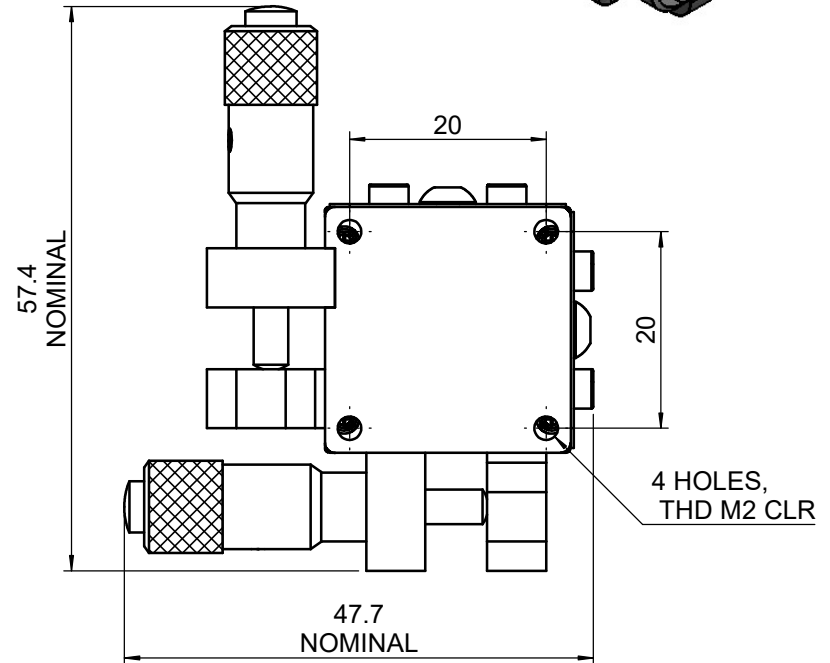

 Unice E-O Services Inc. No.5, Andong Rd., Chung Li District, Taoyuan City 32063, Taiwan, R.O.C.			TITLE:	
			56DTS-1	
			DWG. NO.	56DTS-1
			MATERIAL:	N/A
DRAWN	Miki	2011/03/31	SCALE:	1.3:1
ENG APPR.	Johnny	2011/03/31	REV	0