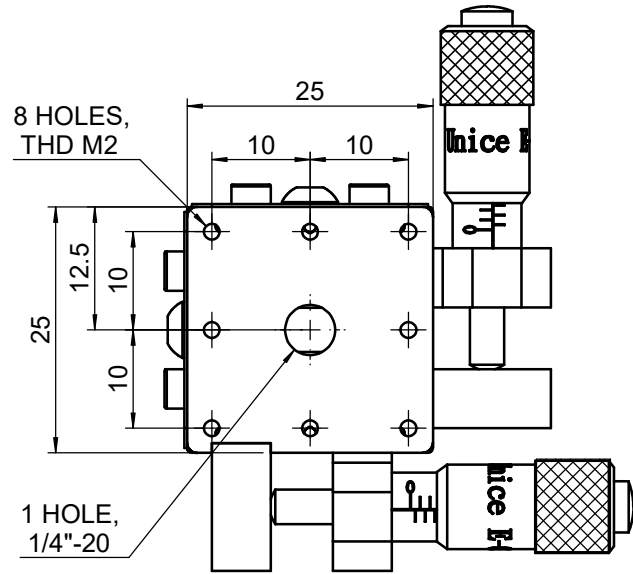

 Unice E-O Services Inc. No.5, Andong Rd., Chung Li District, Taoyuan City 32063, Taiwan, R.O.C.			TITLE:	
			56DTS-1	
			DWG. NO.	56DTS-1
			MATERIAL:	N/A
DRAWN	Miki	2011/03/31	SCALE:	1.3:1
ENG APPR.	Johnny	2011/03/31	REV	0

UNIT:m/m