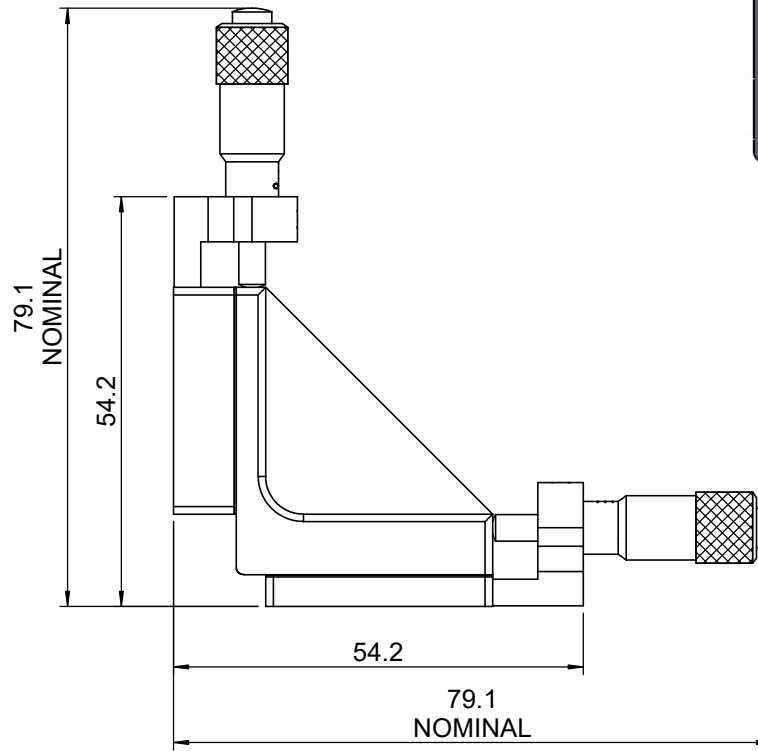

 Unice E-O Services Inc. No.5, Andong Rd., Chung Li District, Taoyuan City 32063, Taiwan, R.O.C.			TITLE: 56CTS-YZSM	
			DWG. NO.	56CTS-YZSM
DRAWN			MATERIAL: N/A	
ENG APPR.			SCALE:	1:1
			REV	0