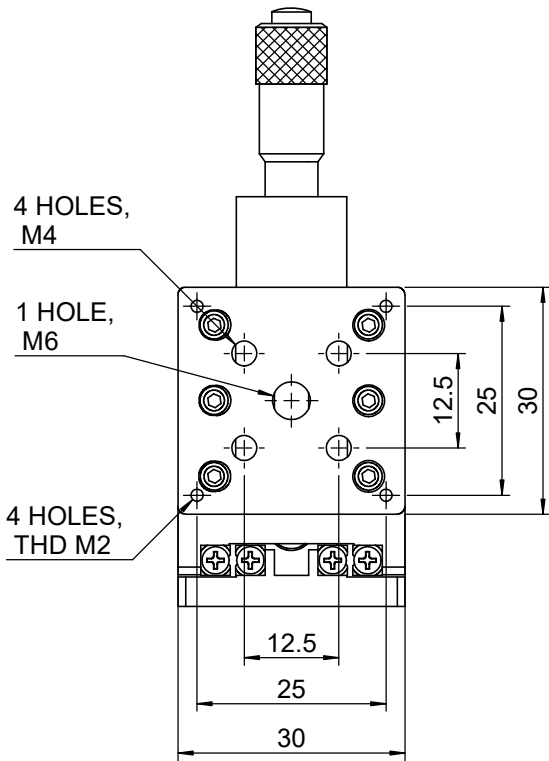

 Unice E-O Services Inc. No.5, Andong Rd., Chung Li District, Taoyuan City 32063, Taiwan, R.O.C.			TITLE: 56CTS-YZSM	
			DWG. NO.	56CTS-YZSM
DRAWN			MATERIAL: N/A	
ENG APPR.			SCALE:	1:1
			REV	0