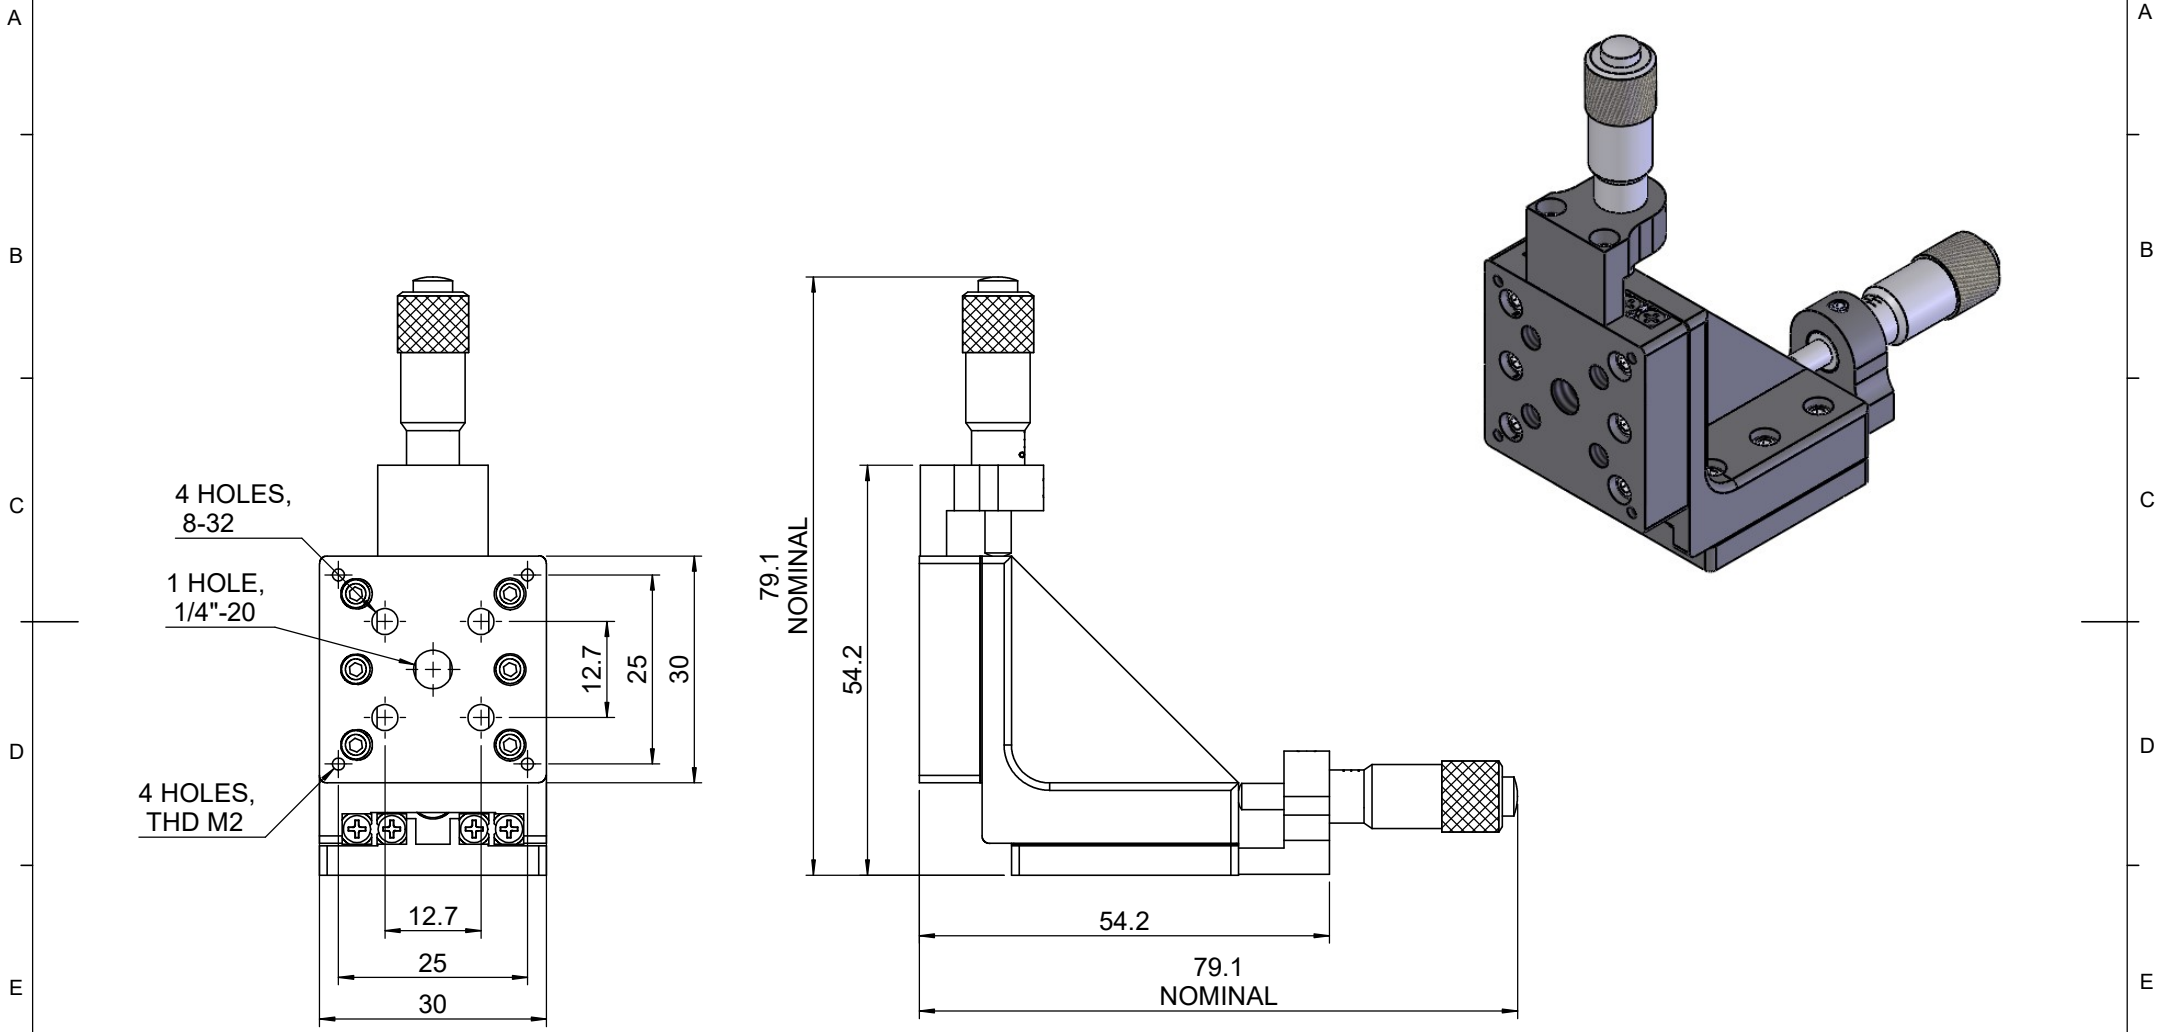

 <b>Unice E-O Services Inc.</b> No.5, Andong Rd., Chung Li District, Taoyuan City 32063, Taiwan, R.O.C.			TITLE: 56CTS-YZS	
			DWG. NO.	56CTS-YZS
MATERIAL: N/A			SCALE: 1:1	
REV			0	