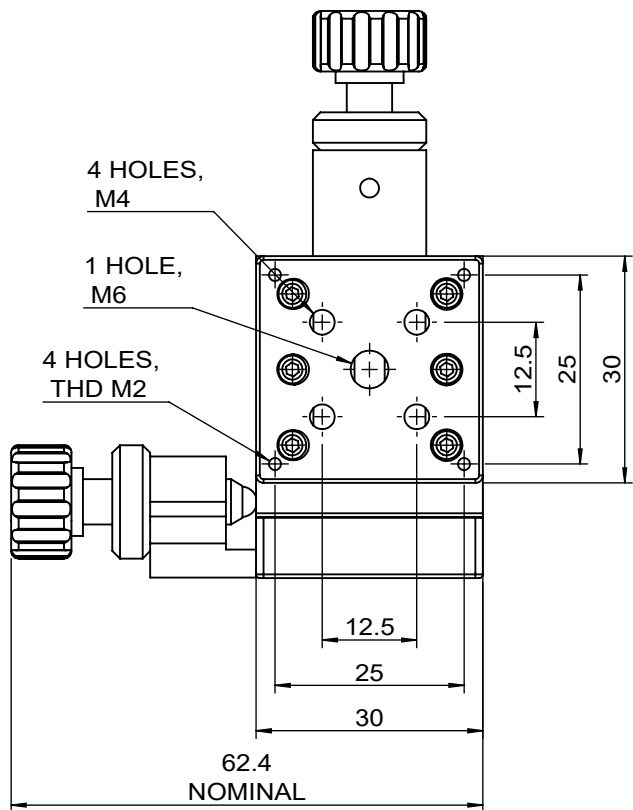

 Unice E-O Services Inc. No.5, Andong Rd., Chung Li District, Taoyuan City 32063, Taiwan, R.O.C.			TITLE: 56CTS-XZM	
			DWG. NO.	56CTS-XZM
			MATERIAL: N/A	
DRAWN	John	2023/10/12	SCALE: 1:1	
ENG APPR.	Johnny	2023/10/12	REV	0