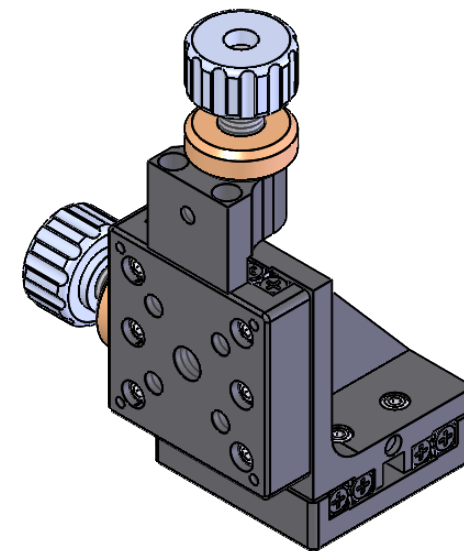

 Unice E-O Services Inc. No.5, Andong Rd., Chung Li District, Taoyuan City 32063, Taiwan, R.O.C.			TITLE: 56CTS-XZM	
			DWG. NO.	56CTS-XZM
			MATERIAL: N/A	
DRAWN	John	2023/10/12	SCALE: 1:1	
ENG APPR.	Johnny	2023/10/12	REV	0