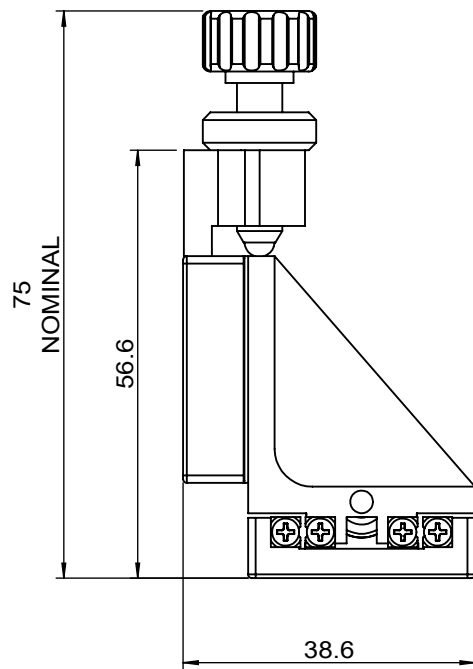

 Unice E-O Services Inc. No.5, Andong Rd., Chung Li District, Taoyuan City 32063, Taiwan, R.O.C.			TITLE: 56CTS-XZM	
			DWG. NO.	56CTS-XZM
			MATERIAL: N/A	
DRAWN	John	2023/10/12	SCALE: 1:1	
ENG APPR.	Johnny	2023/10/12	REV	0