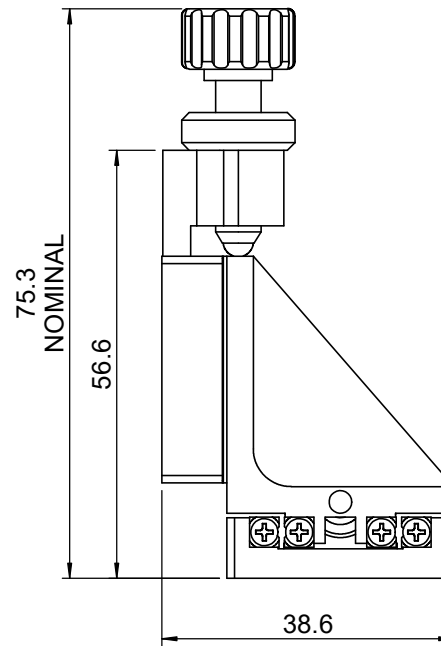

 Unice E-O Services Inc. No.5, Andong Rd., Chung Li District, Taoyuan City 32063, Taiwan, R.O.C.			TITLE: 56CTS-XZ	
			DWG. NO.	56CTS-XZ
DRAWN			MATERIAL: N/A	
ENG APPR.			SCALE:	1:1
			REV	0