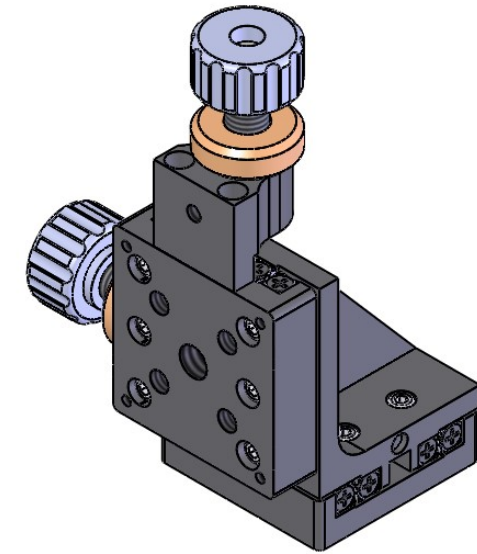

 Unice E-O Services Inc. No.5, Andong Rd., Chung Li District, Taoyuan City 32063, Taiwan, R.O.C.			TITLE: 56CTS-XZ	
			DWG. NO.	56CTS-XZ
DRAWN			MATERIAL: N/A	
ENG APPR.			SCALE:	1:1
			REV	0