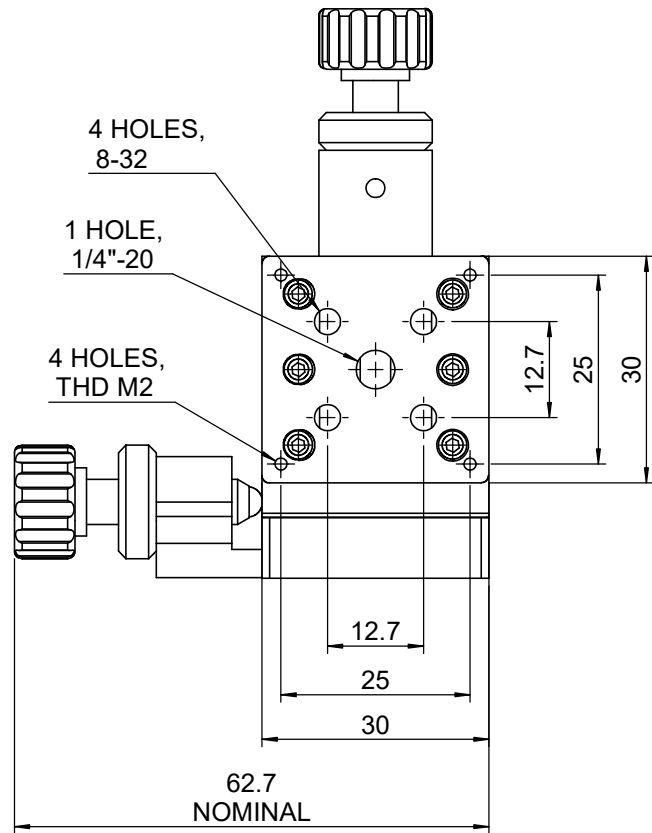

 Unice E-O Services Inc. No.5, Andong Rd., Chung Li District, Taoyuan City 32063, Taiwan, R.O.C.			TITLE: 56CTS-XZ	
			DWG. NO.	56CTS-XZ
DRAWN			MATERIAL: N/A	
ENG APPR.			SCALE:	1:1
			REV	0