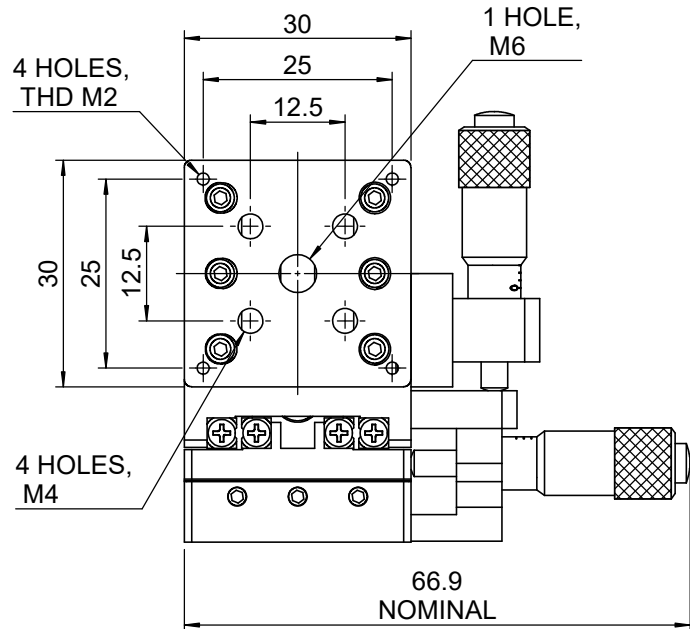

 <b>Unice E-O Services Inc.</b> No.5, Andong Rd., Chung Li District, Taoyuan City 32063, Taiwan, R.O.C.			TITLE:	
			56CTS-4RSM	
			DWG. NO.	56CTS-4RSM
			MATERIAL:	N/A
DRAWN	Yuhan	2015/01/22	SCALE:	1:1
ENG APPR.	Johnny	2015/01/22	REV	0