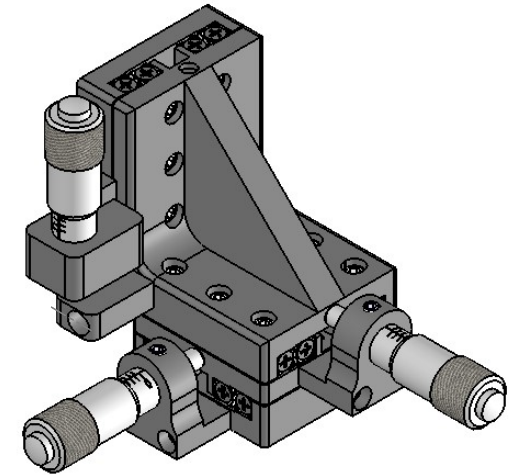

 <b>Unice E-O Services Inc.</b> No.5, Andong Rd., Chung Li District, Taoyuan City 32063, Taiwan, R.O.C.			TITLE:	
			56CTS-4RSM	
			DWG. NO.	56CTS-4RSM
			MATERIAL:	N/A
DRAWN	Yuhan	2015/01/22	SCALE:	1:1
ENG APPR.	Johnny	2015/01/22	REV	0