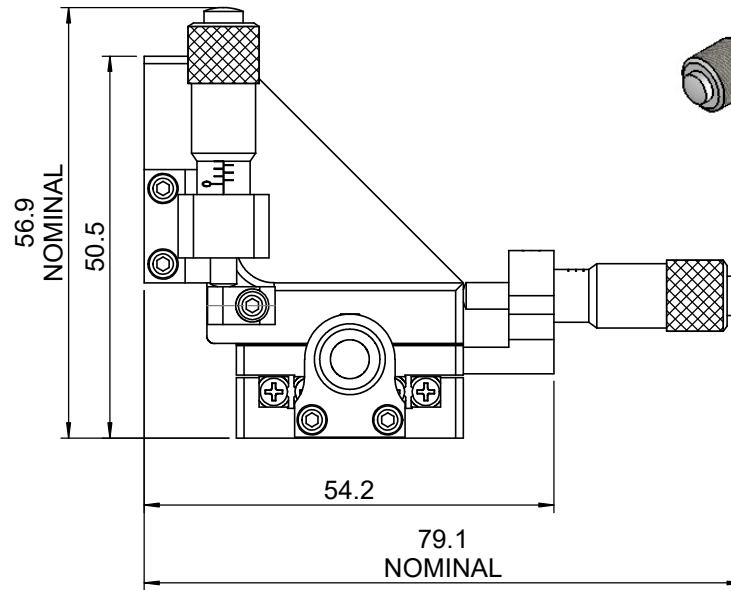

 <b>Unice E-O Services Inc.</b> No.5, Andong Rd., Chung Li District, Taoyuan City 32063, Taiwan, R.O.C.			TITLE:	
			56CTS-4RSM	
			DWG. NO.	56CTS-4RSM
			MATERIAL:	N/A
DRAWN	Yuhan	2015/01/22	SCALE:	1:1
ENG APPR.	Johnny	2015/01/22	REV	0