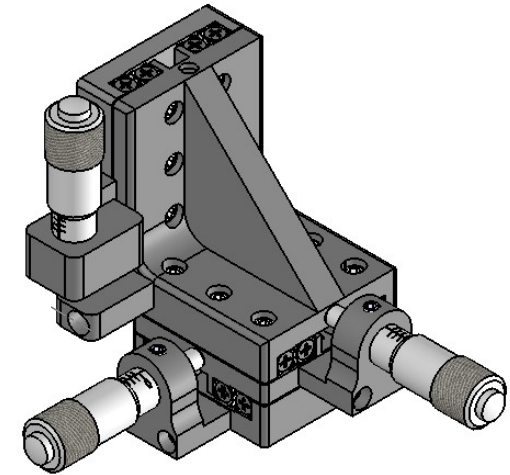

 <b>Unice E-O Services Inc.</b> No.5, Andong Rd., Chung Li District, Taoyuan City 32063, Taiwan, R.O.C.			TITLE: 56CTS-4RS	
			DWG. NO.	56CTS-4RS
MATERIAL:			N/A	
DRAWN	Yuhan	2015/01/22	SCALE:	1:1
ENG APPR.	Johnny	2015/01/22	REV	0