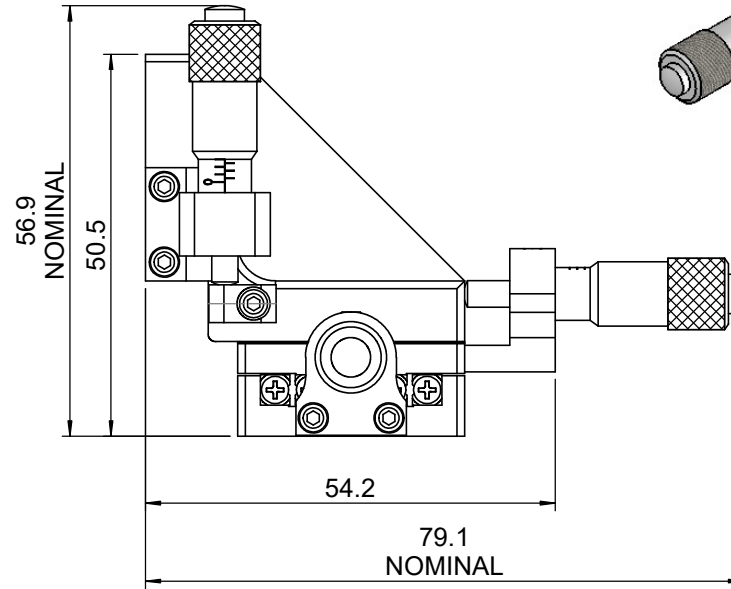

 <b>Unice E-O Services Inc.</b> No.5, Andong Rd., Chung Li District, Taoyuan City 32063, Taiwan, R.O.C.			TITLE: 56CTS-4RS	
			DWG. NO.	56CTS-4RS
MATERIAL:			N/A	
DRAWN	Yuhan	2015/01/22	SCALE:	1:1
ENG APPR.	Johnny	2015/01/22	REV	0