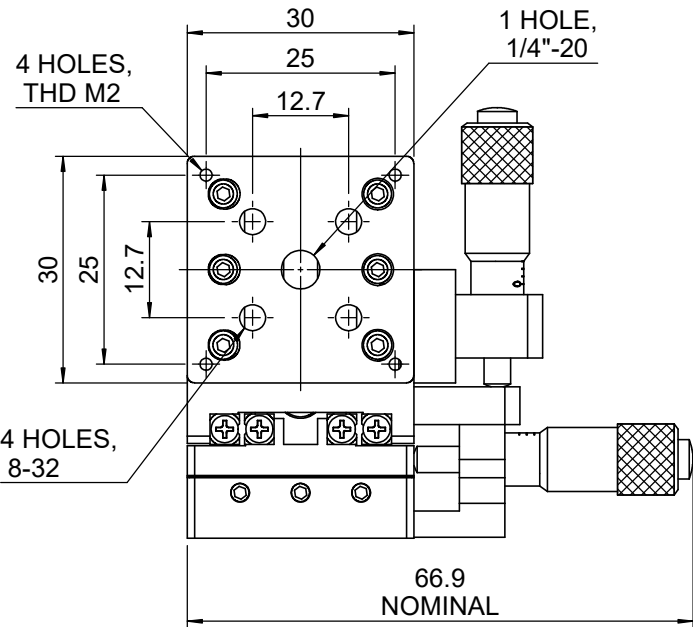

 <b>Unice E-O Services Inc.</b> No.5, Andong Rd., Chung Li District, Taoyuan City 32063, Taiwan, R.O.C.			TITLE: 56CTS-4RS	
			DWG. NO.	56CTS-4RS
MATERIAL:			N/A	
DRAWN	Yuhan	2015/01/22	SCALE:	1:1
ENG APPR.	Johnny	2015/01/22	REV	0