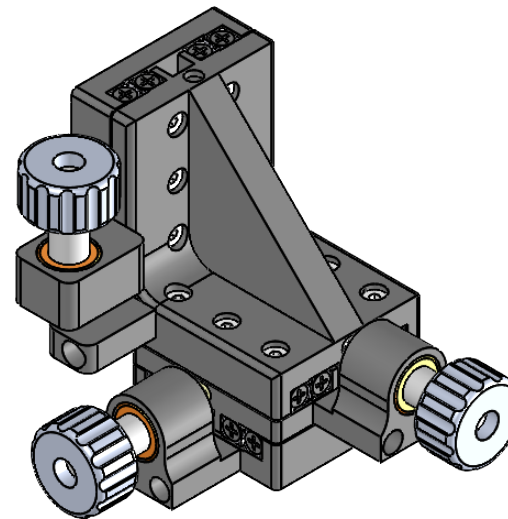

 Unice E-O Services Inc. No.5, Andong Rd., Chung Li District, Taoyuan City 32063, Taiwan, R.O.C.			TITLE:	
			56CTS-4RM	
			DWG. NO.	56CTS-4RM
			MATERIAL:	N/A
DRAWN	Terry	2022/07/25	SCALE:	1.1:1
ENG APPR.	Johnny	2022/07/25	REV	0