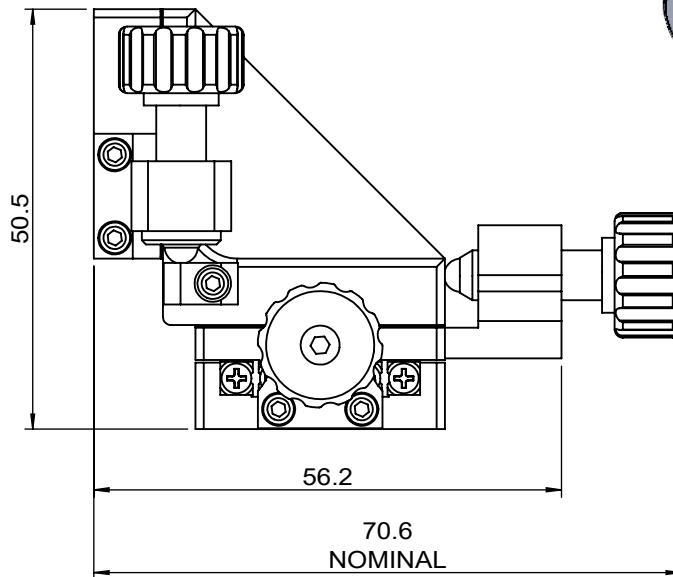

 Unice E-O Services Inc. No.5, Andong Rd., Chung Li District, Taoyuan City 32063, Taiwan, R.O.C.			TITLE:	
			56CTS-4RM	
			DWG. NO.	56CTS-4RM
			MATERIAL:	N/A
DRAWN	Terry	2022/07/25	SCALE:	1.1:1
ENG APPR.	Johnny	2022/07/25	REV	0