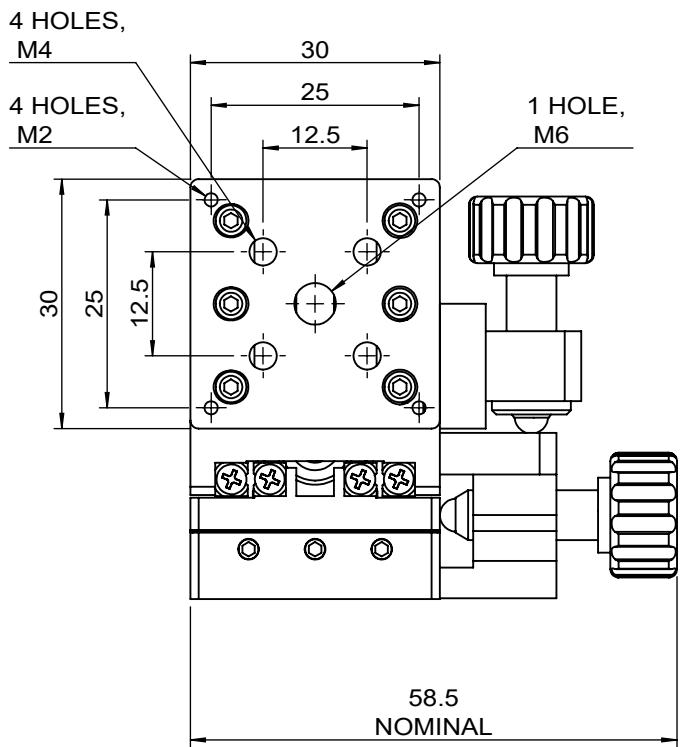

 Unice E-O Services Inc. No.5, Andong Rd., Chung Li District, Taoyuan City 32063, Taiwan, R.O.C.			TITLE:	
			56CTS-4RM	
			DWG. NO.	56CTS-4RM
			MATERIAL:	N/A
DRAWN	Terry	2022/07/25	SCALE:	1.1:1
ENG APPR.	Johnny	2022/07/25	REV	0