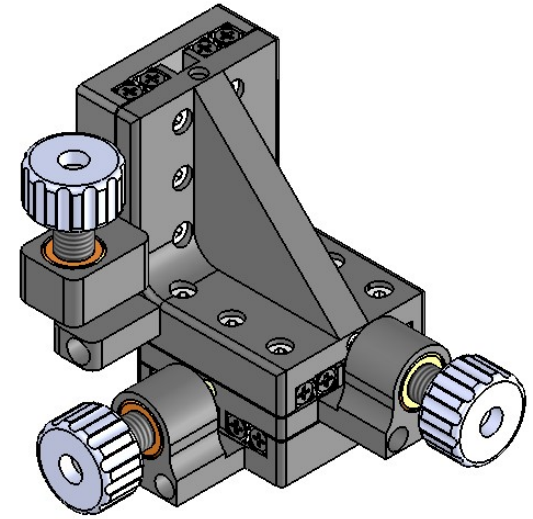

 <b>Unice E-O Services Inc.</b> No.5, Andong Rd., Chung Li District, Taoyuan City 32063, Taiwan, R.O.C.			TITLE: 56CTS-4R	
			DWG. NO.	56CTS-4R
DRAWN			MATERIAL: N/A	
ENG APPR.			SCALE: 1.1:1	
			REV 0	