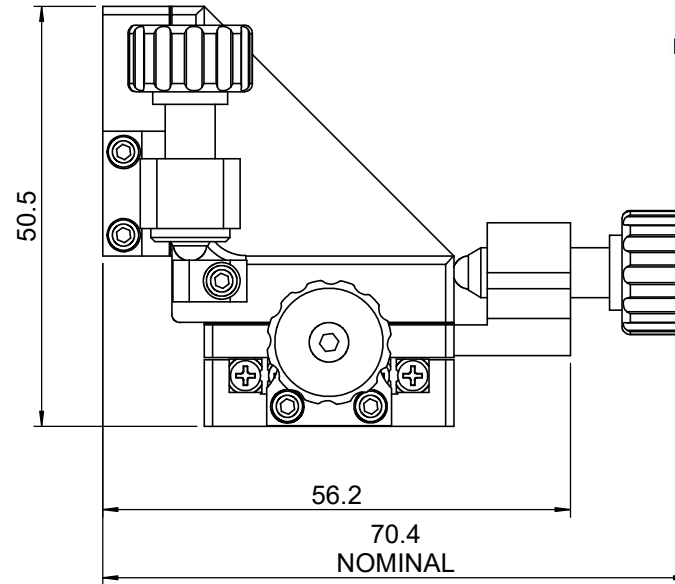

 <b>Unice E-O Services Inc.</b> No.5, Andong Rd., Chung Li District, Taoyuan City 32063, Taiwan, R.O.C.			TITLE: 56CTS-4R	
			DWG. NO.	56CTS-4R
DRAWN			MATERIAL: N/A	
ENG APPR.			SCALE: 1.1:1	
			REV 0	