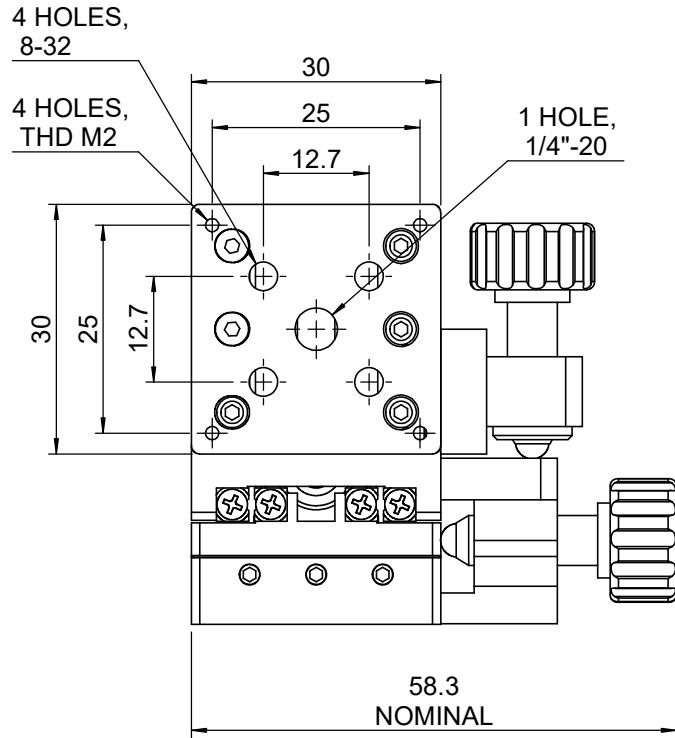

 <b>Unice E-O Services Inc.</b> No.5, Andong Rd., Chung Li District, Taoyuan City 32063, Taiwan, R.O.C.			TITLE: 56CTS-4R	
			DWG. NO.	56CTS-4R
DRAWN			MATERIAL: N/A	
ENG APPR.			SCALE: 1.1:1	
			REV 0	