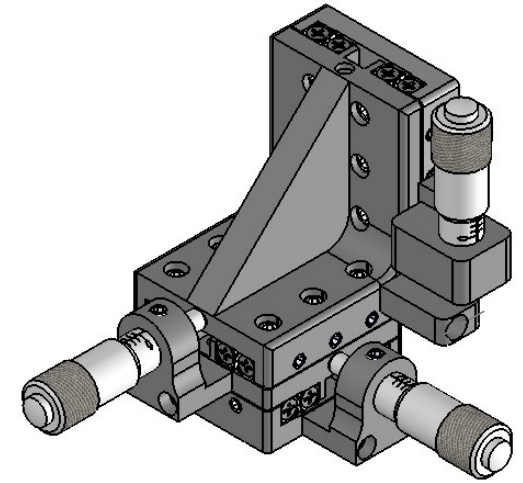

 <b>Unice E-O Services Inc.</b> No.5, Andong Rd., Chung Li District, Taoyuan City 32063, Taiwan, R.O.C.			TITLE: 56CTS-4LS	
			DWG. NO.	56CTS-4LS
MATERIAL: N/A			SCALE: 1:1	
REV 0				