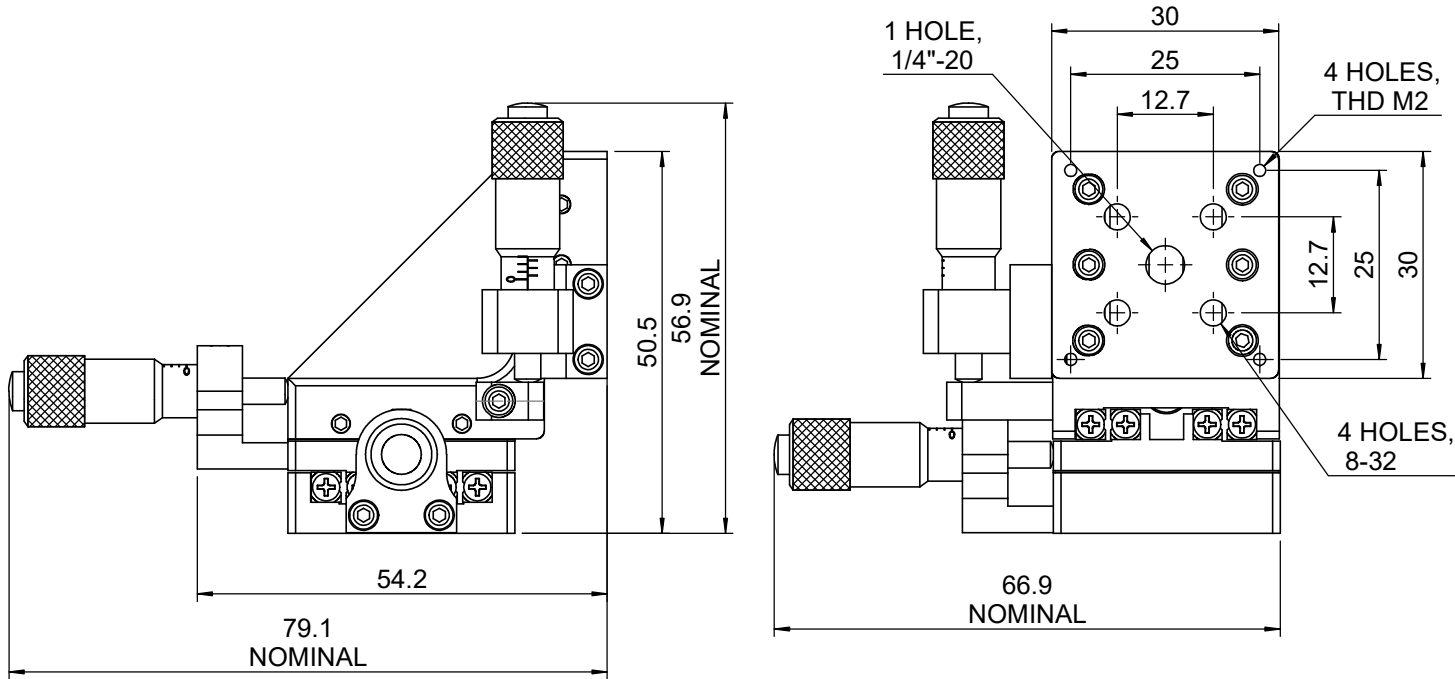

 <b>Unice E-O Services Inc.</b> No.5, Andong Rd., Chung Li District, Taoyuan City 32063, Taiwan, R.O.C.			TITLE: 56CTS-4LS	
			DWG. NO.	56CTS-4LS
MATERIAL: N/A			SCALE: 1:1	
REV 0				