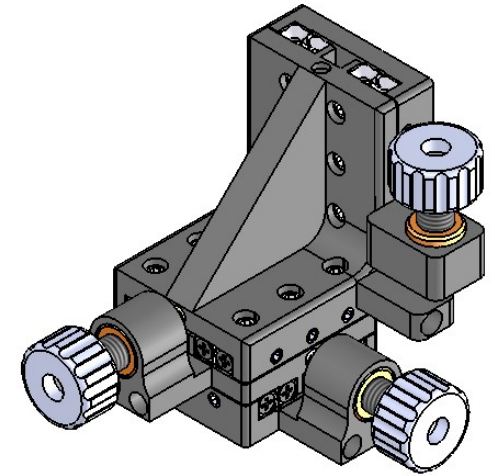

 Unice E-O Services Inc. No.5, Andong Rd., Chung Li District, Taoyuan City 32063, Taiwan, R.O.C.			TITLE:	
			56CTS-4LM	
			DWG. NO.	56CTS-4LM
			MATERIAL:	N/A
DRAWN	Yuhan	2015/01/22	SCALE:	1.1:1
ENG APPR.	Johnny	2015/01/22	REV	0