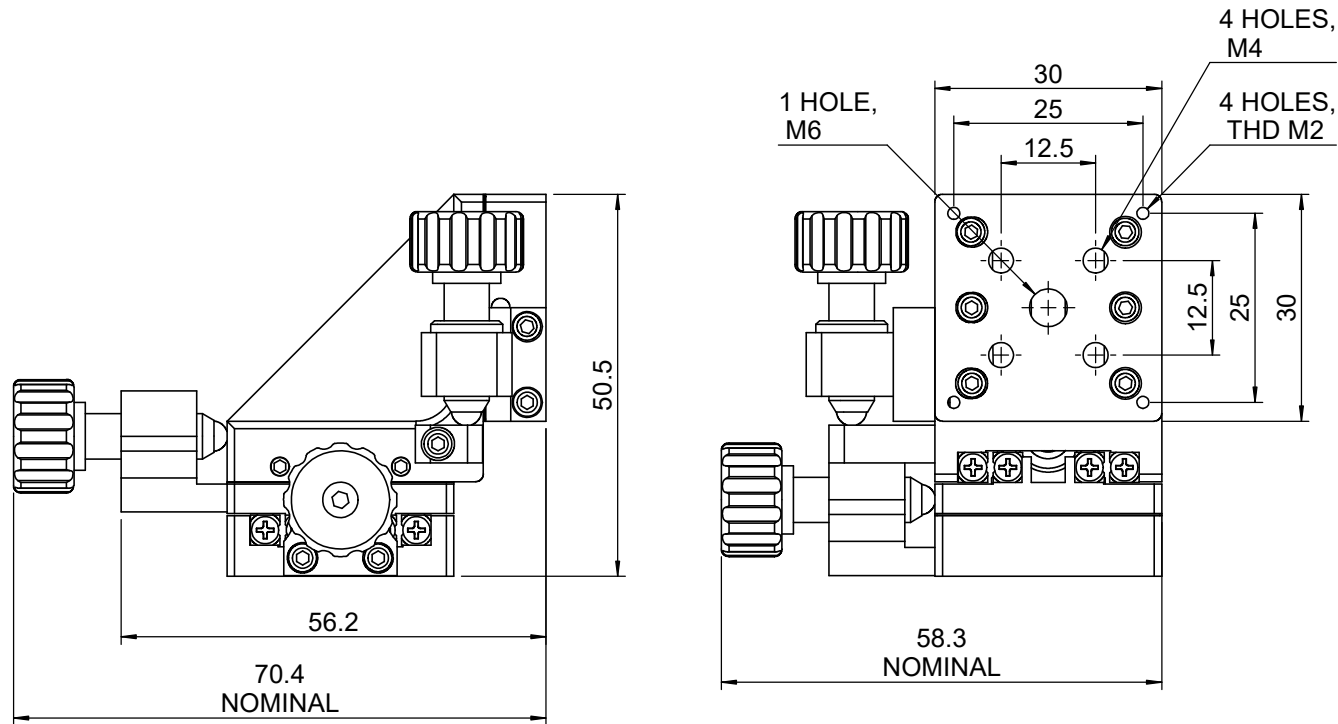

 Unice E-O Services Inc. No.5, Andong Rd., Chung Li District, Taoyuan City 32063, Taiwan, R.O.C.			TITLE:	
			56CTS-4LM	
			DWG. NO.	56CTS-4LM
			MATERIAL:	N/A
DRAWN	Yuhan	2015/01/22	SCALE:	1.1:1
ENG APPR.	Johnny	2015/01/22	REV	0