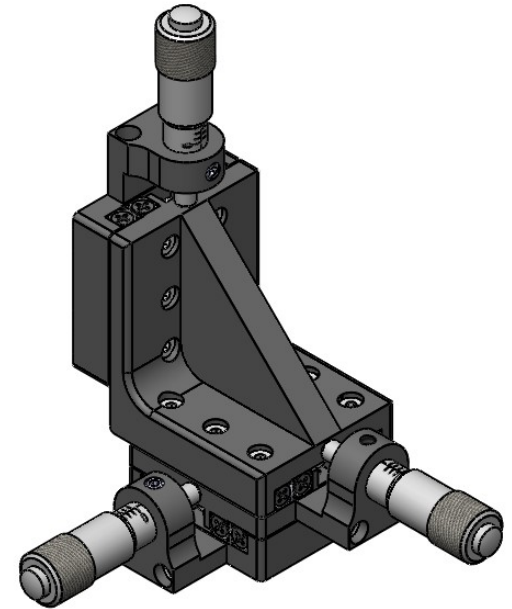

| | | | | |
|--|--------|------------|------------|------------|
|  Unice E-O Services Inc. No.5, Andong Rd., Chung Li District, Taoyuan City 32063, Taiwan, R.O.C. | | | TITLE: | |
| | | | 56CTS-3RSM | |
| | | | DWG. NO. | 56CTS-3RSM |
| | | | MATERIAL: | N/A |
| DRAWN | Yuhan | 2015/01/19 | SCALE: | 1:1 |
| ENG APPR. | Johnny | 2015/01/19 | REV | 0 |