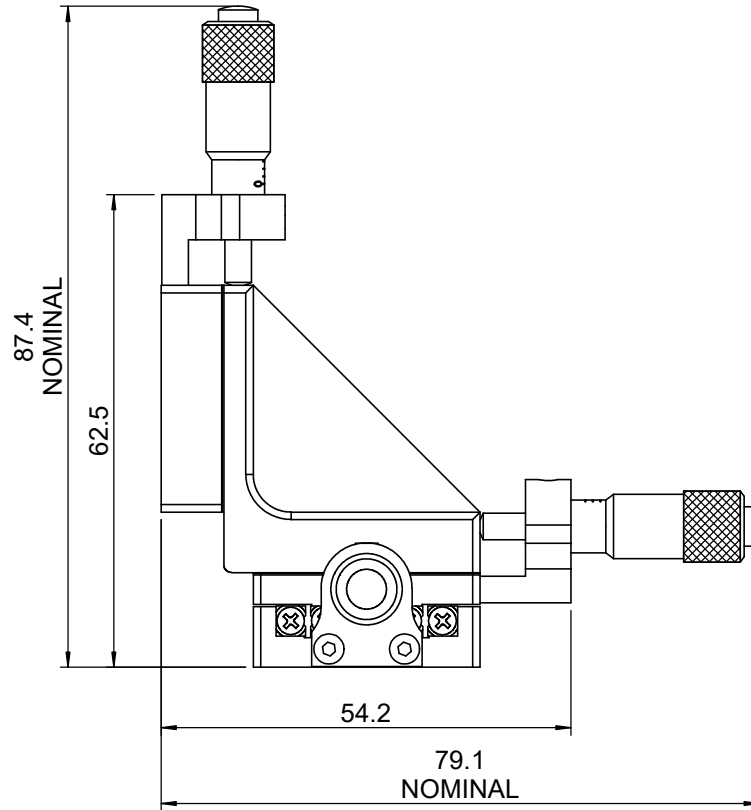

| | | | | |
|--|--------|------------|------------|------------|
|  Unice E-O Services Inc. No.5, Andong Rd., Chung Li District, Taoyuan City 32063, Taiwan, R.O.C. | | | TITLE: | |
| | | | 56CTS-3RSM | |
| | | | DWG. NO. | 56CTS-3RSM |
| | | | MATERIAL: | N/A |
| DRAWN | Yuhan | 2015/01/19 | SCALE: | 1:1 |
| ENG APPR. | Johnny | 2015/01/19 | REV | 0 |