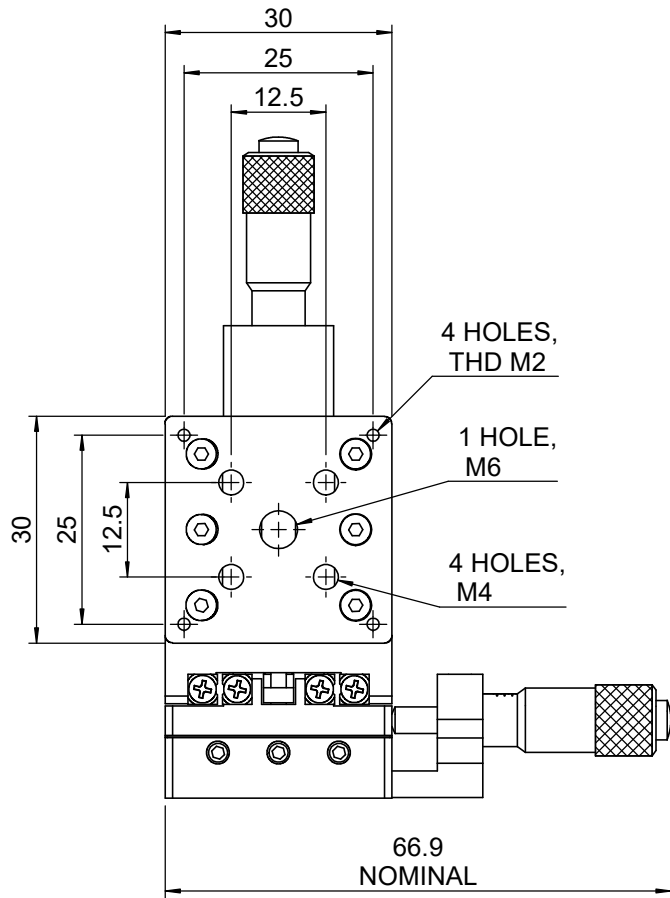

| | | | | |
|--|--------|------------|------------|------------|
|  Unice E-O Services Inc. No.5, Andong Rd., Chung Li District, Taoyuan City 32063, Taiwan, R.O.C. | | | TITLE: | |
| | | | 56CTS-3RSM | |
| | | | DWG. NO. | 56CTS-3RSM |
| | | | MATERIAL: | N/A |
| DRAWN | Yuhan | 2015/01/19 | SCALE: | 1:1 |
| ENG APPR. | Johnny | 2015/01/19 | REV | 0 |