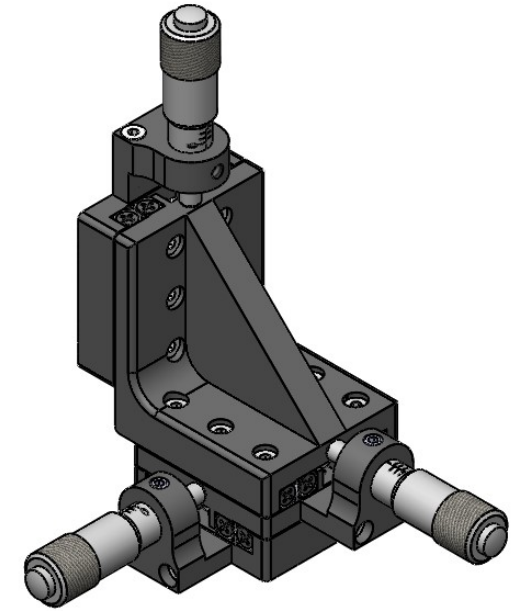

 <b>Unice E-O Services Inc.</b> No.5, Andong Rd., Chung Li District, Taoyuan City 32063, Taiwan, R.O.C.			TITLE: 56CTS-3RS	
			DWG. NO.	56CTS-3RS
			MATERIAL: N/A	
DRAWN	Yuhan	2015/01/19	SCALE:	1:1
ENG APPR.	Johnny	2015/01/19	REV	0