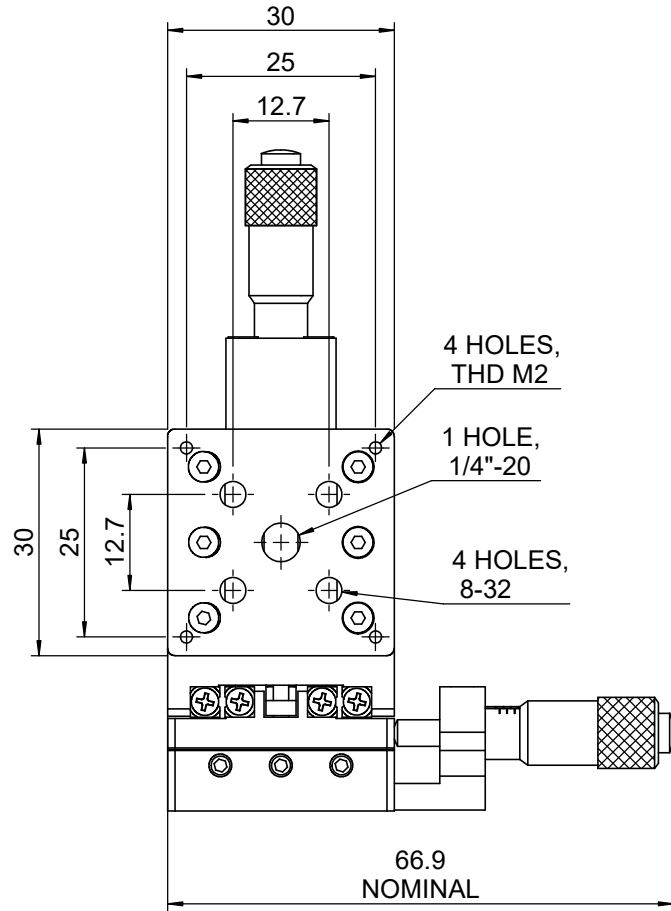

 <b>Unice E-O Services Inc.</b> No.5, Andong Rd., Chung Li District, Taoyuan City 32063, Taiwan, R.O.C.			TITLE: 56CTS-3RS	
			DWG. NO.	56CTS-3RS
			MATERIAL: N/A	
DRAWN	Yuhan	2015/01/19	SCALE:	1:1
ENG APPR.	Johnny	2015/01/19	REV	0