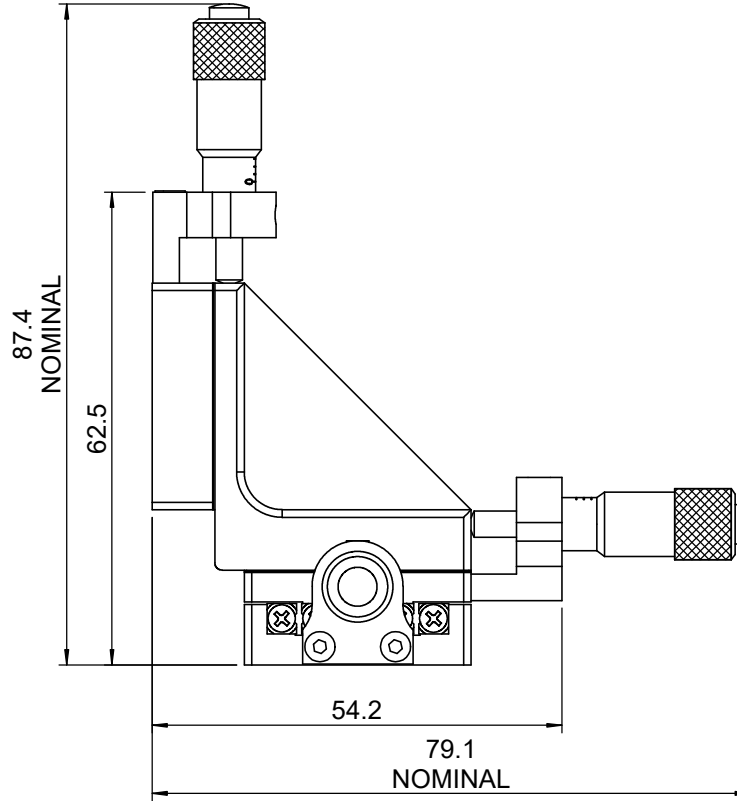

 <b>Unice E-O Services Inc.</b> No.5, Andong Rd., Chung Li District, Taoyuan City 32063, Taiwan, R.O.C.			TITLE: 56CTS-3RS	
			DWG. NO.	56CTS-3RS
			MATERIAL: N/A	
DRAWN	Yuhan	2015/01/19	SCALE:	1:1
ENG APPR.	Johnny	2015/01/19	REV	0