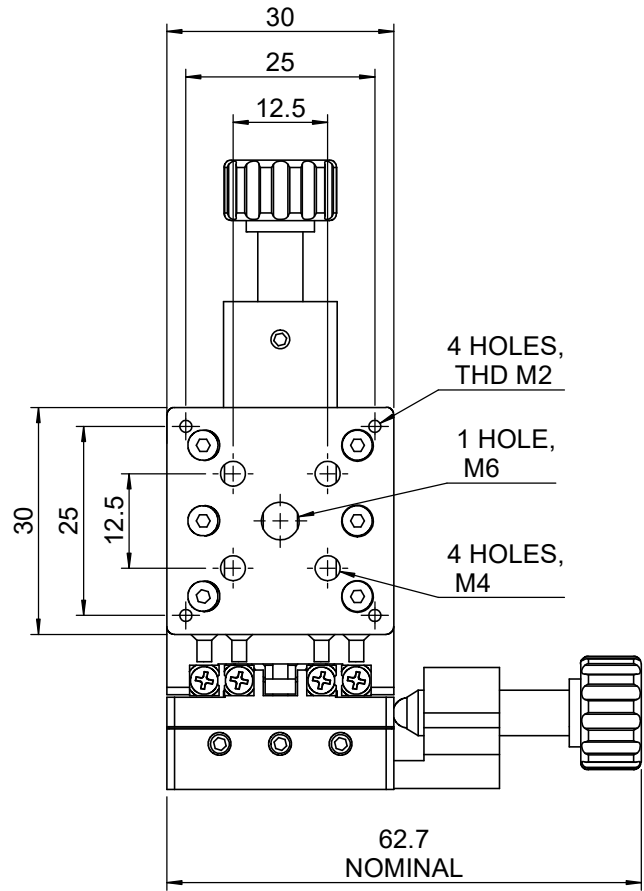

 Unice E-O Services Inc. No.5, Andong Rd., Chung Li District, Taoyuan City 32063, Taiwan, R.O.C.			TITLE:	
			56CTS-3RM	
			DWG. NO.	56CTS-3RM
			MATERIAL:	N/A
DRAWN	Yuhan	2015/01/19	SCALE:	1:1
ENG APPR.	Johnny	2015/01/19	REV	0