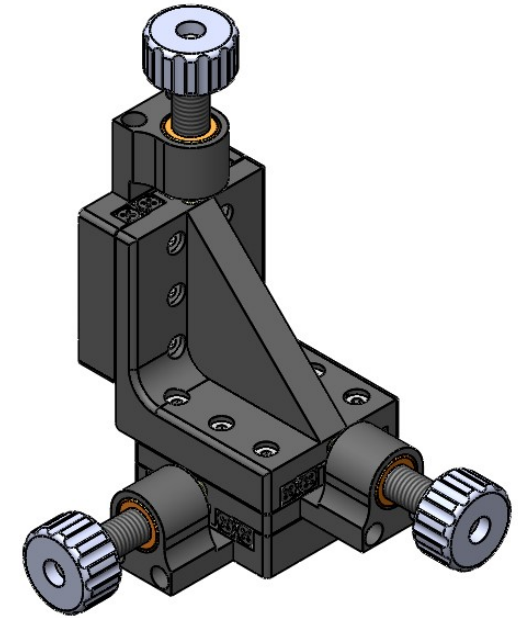

 Unice E-O Services Inc. No.5, Andong Rd., Chung Li District, Taoyuan City 32063, Taiwan, R.O.C.			TITLE:	
			56CTS-3RM	
			DWG. NO.	56CTS-3RM
			MATERIAL:	N/A
DRAWN	Yuhan	2015/01/19	SCALE:	1:1
ENG APPR.	Johnny	2015/01/19	REV	0