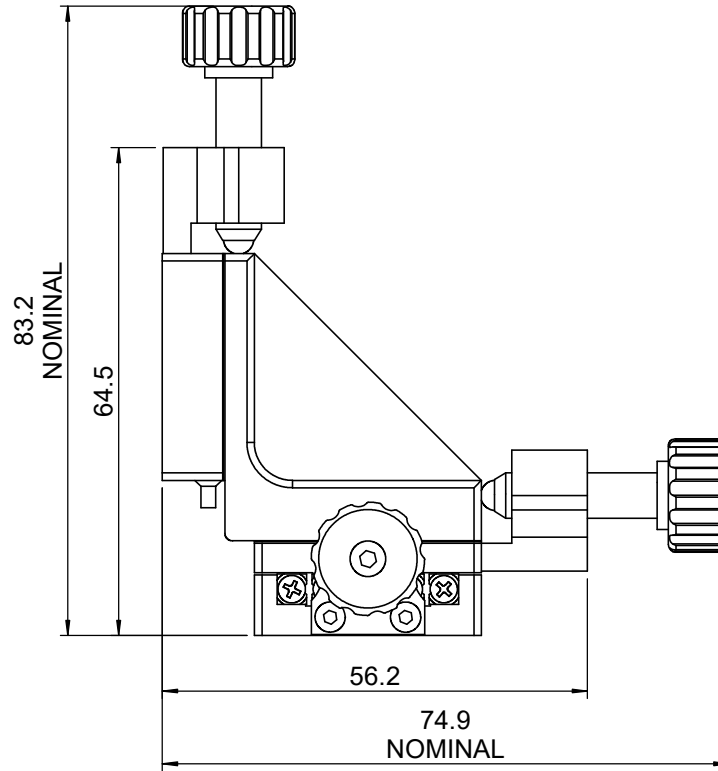

 Unice E-O Services Inc. No.5, Andong Rd., Chung Li District, Taoyuan City 32063, Taiwan, R.O.C.			TITLE:	
			56CTS-3RM	
			DWG. NO.	56CTS-3RM
			MATERIAL:	N/A
DRAWN	Yuhan	2015/01/19	SCALE:	1:1
ENG APPR.	Johnny	2015/01/19	REV	0