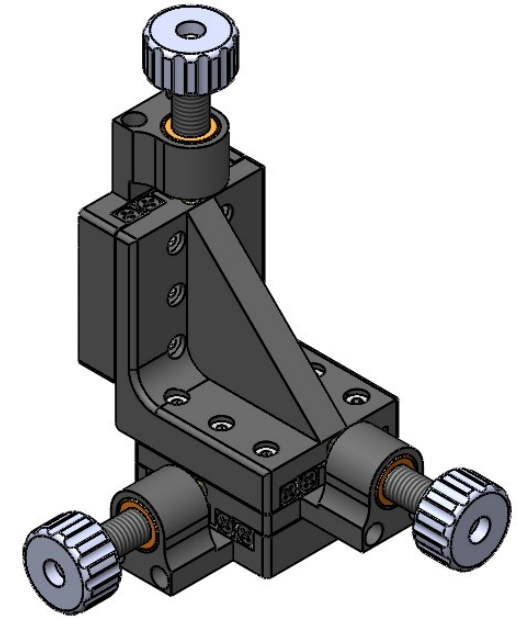

 Unice E-O Services Inc. No.5, Andong Rd., Chung Li District, Taoyuan City 32063, Taiwan, R.O.C.			TITLE: 56CTS-3R	
			DWG. NO.	56CTS-3R
DRAWN			MATERIAL: N/A	
ENG APPR.			SCALE: 1:1	
			REV 0	