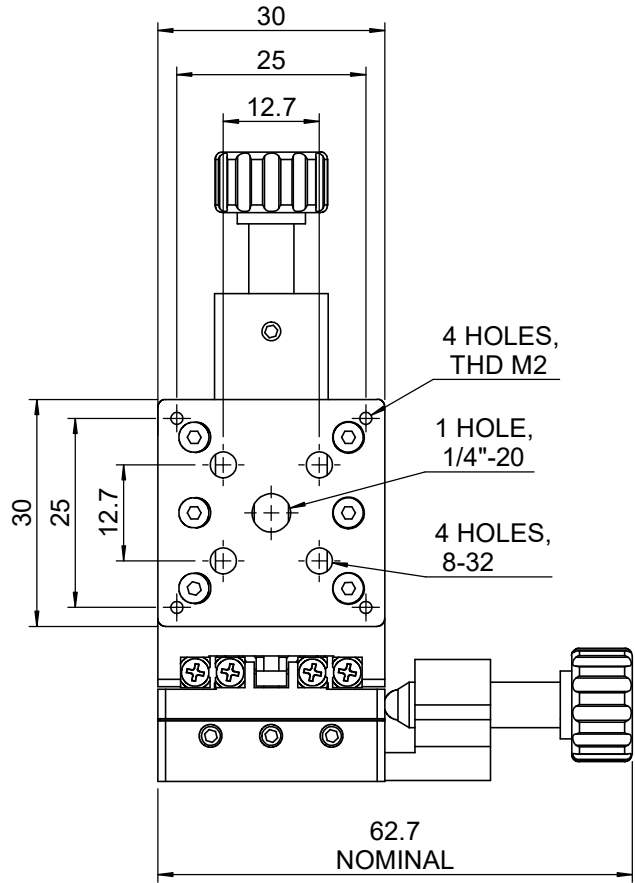

 Unice E-O Services Inc. No.5, Andong Rd., Chung Li District, Taoyuan City 32063, Taiwan, R.O.C.			TITLE: 56CTS-3R	
			DWG. NO.	56CTS-3R
DRAWN			MATERIAL: N/A	
ENG APPR.			SCALE: 1:1	
			REV 0	