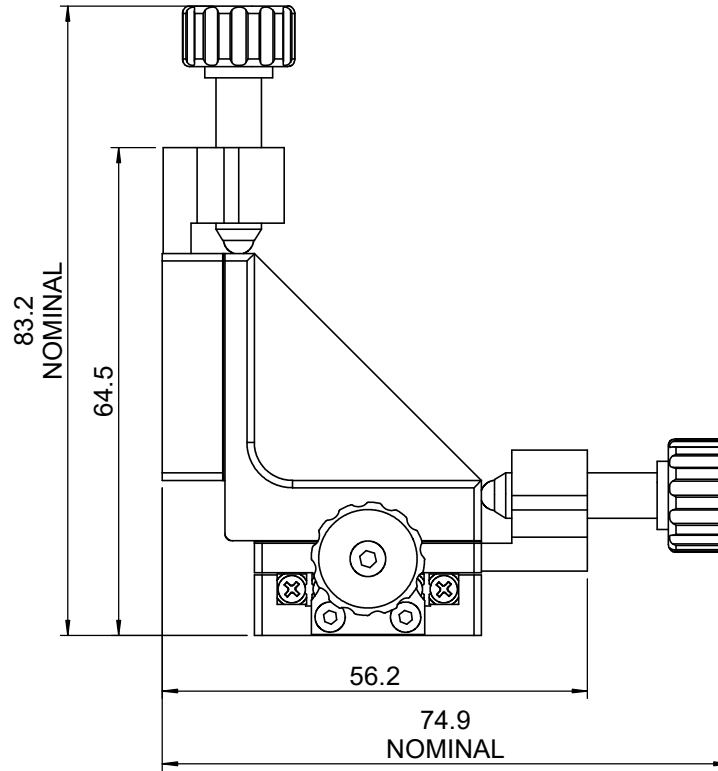

 Unice E-O Services Inc. No.5, Andong Rd., Chung Li District, Taoyuan City 32063, Taiwan, R.O.C.			TITLE: 56CTS-3R	
			DWG. NO.	56CTS-3R
DRAWN			MATERIAL: N/A	
ENG APPR.			SCALE: 1:1	
			REV 0	