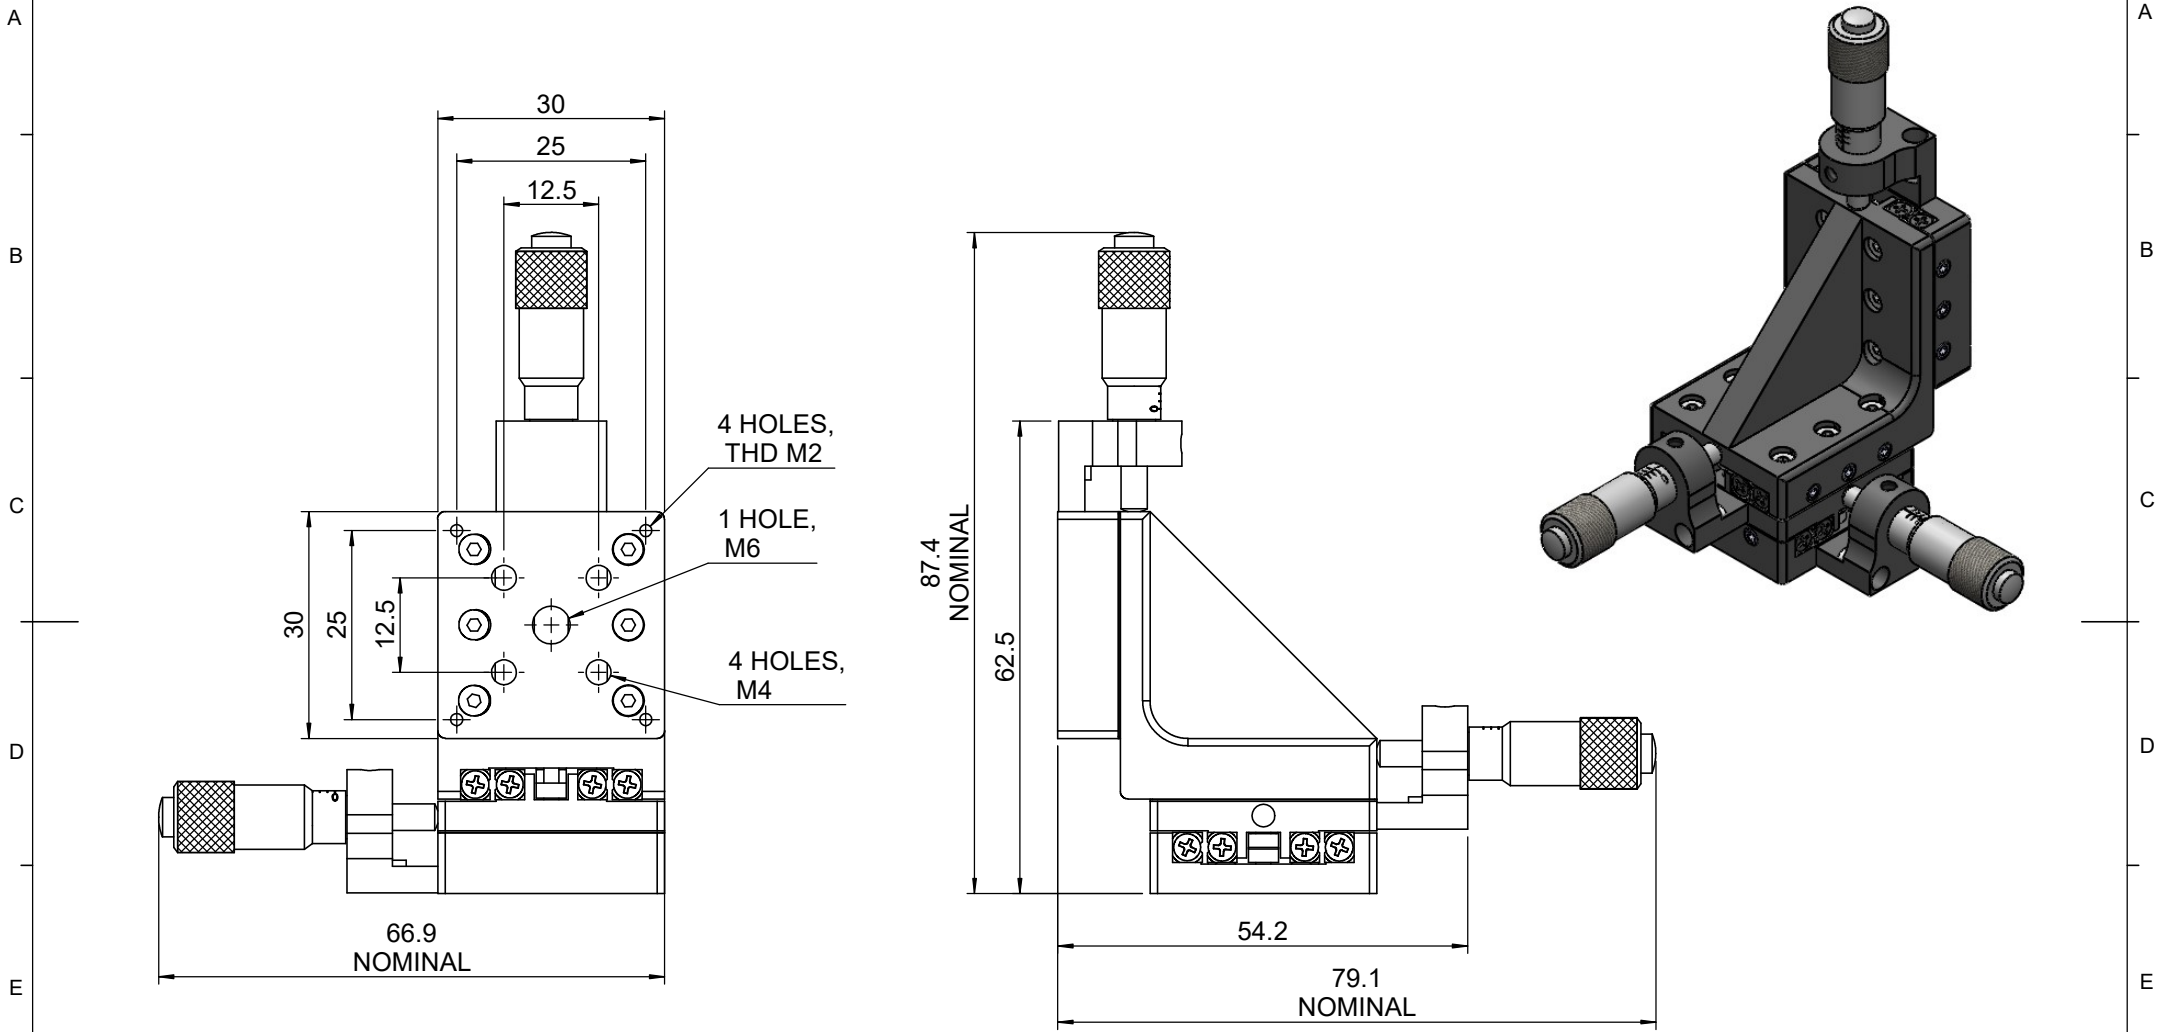

 Unice E-O Services Inc. No.5, Andong Rd., Chung Li District, Taoyuan City 32063, Taiwan, R.O.C.			TITLE: 56CTS-3LSM	
			DWG. NO.	56CTS-3LSM
			MATERIAL: N/A	
DRAWN	Yuhan	2015/01/19	SCALE:	1:1
ENG APPR.	Johnny	2015/01/19	REV	0