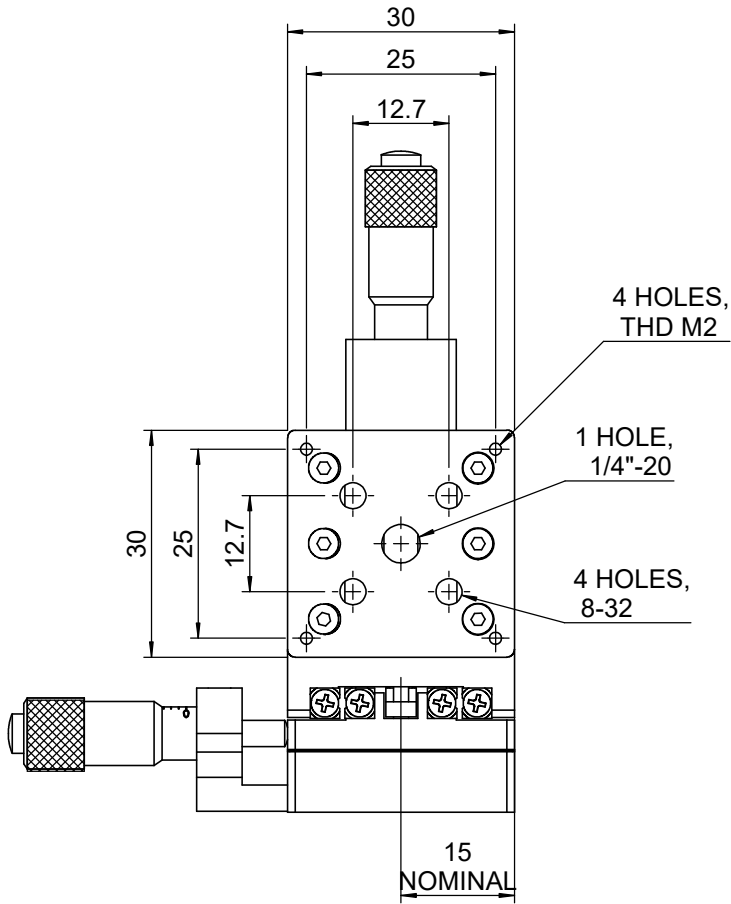

 Unice E-O Services Inc. No.5, Andong Rd., Chung Li District, Taoyuan City 32063, Taiwan, R.O.C.			TITLE: 56CTS-3LS	
			DWG. NO.	56CTS-3LS
MATERIAL:			N/A	
DRAWN	Yuhan	2015/01/19	SCALE:	1:1
ENG APPR.	Johnny	2015/01/19	REV	0