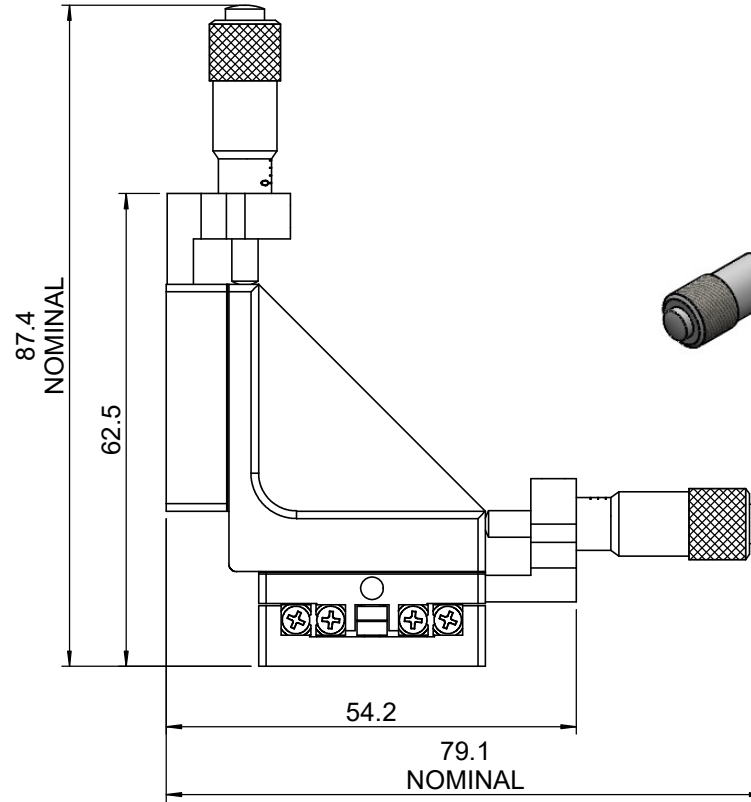

 Unice E-O Services Inc. No.5, Andong Rd., Chung Li District, Taoyuan City 32063, Taiwan, R.O.C.			TITLE: 56CTS-3LS	
			DWG. NO.	56CTS-3LS
MATERIAL:			N/A	
DRAWN	Yuhan	2015/01/19	SCALE:	1:1
ENG APPR.	Johnny	2015/01/19	REV	0