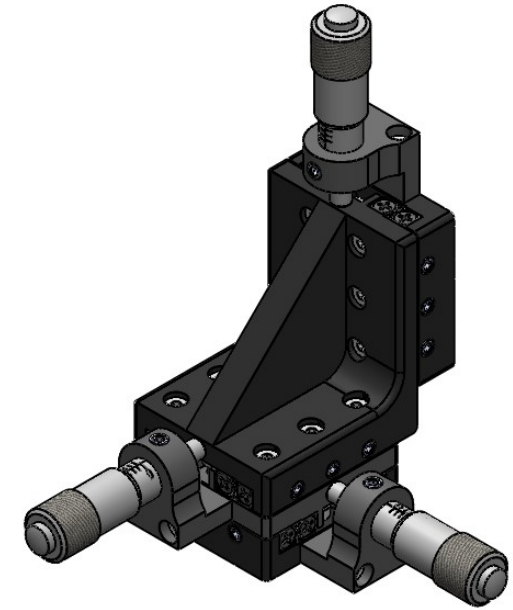

 Unice E-O Services Inc. No.5, Andong Rd., Chung Li District, Taoyuan City 32063, Taiwan, R.O.C.			TITLE: 56CTS-3LS	
			DWG. NO.	56CTS-3LS
MATERIAL:			N/A	
DRAWN	Yuhan	2015/01/19	SCALE:	1:1
ENG APPR.	Johnny	2015/01/19	REV	0