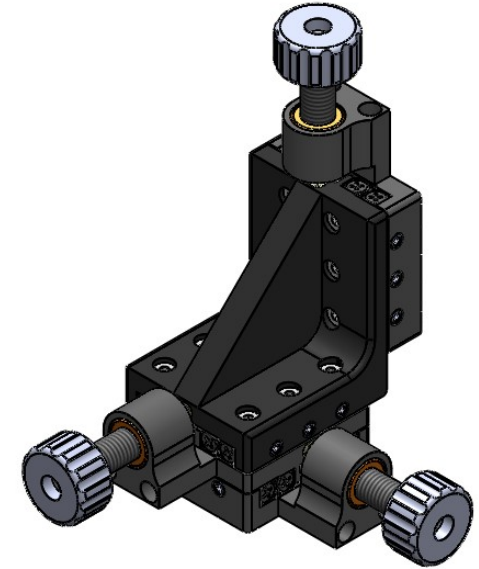

UNIT:m/m

 Unice E-O Services Inc. No.5, Andong Rd., Chung Li District, Taoyuan City 32063, Taiwan, R.O.C.			TITLE:	
			56CTS-3LM	
			DWG. NO.	56CTS-3LM
			MATERIAL:	N/A
DRAWN	Yuhan	2015/01/19	SCALE:	1:1
ENG APPR.	Johnny	2015/01/19	REV	0