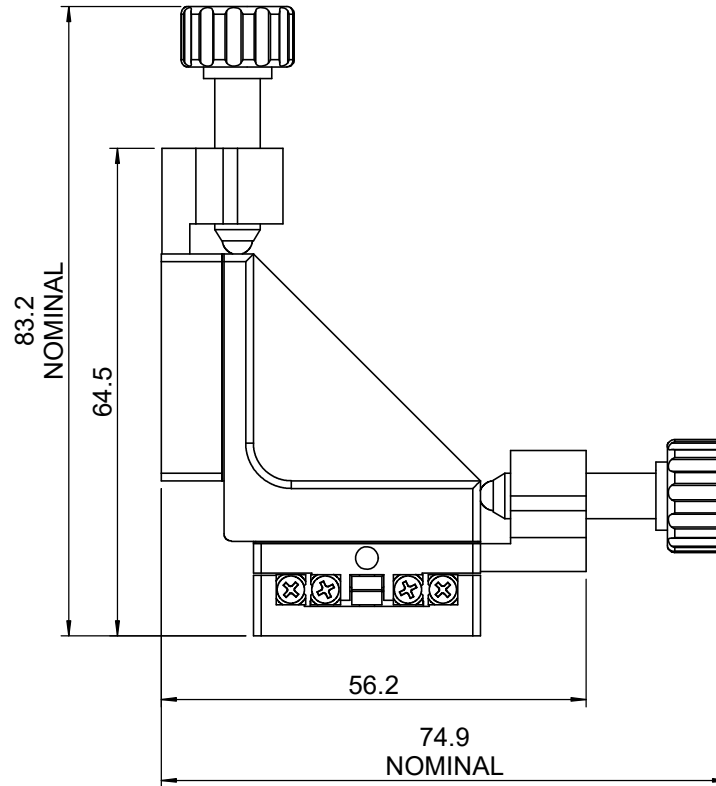

UNIT:m/m

 Unice E-O Services Inc. No.5, Andong Rd., Chung Li District, Taoyuan City 32063, Taiwan, R.O.C.			TITLE:	
			56CTS-3LM	
			DWG. NO.	56CTS-3LM
			MATERIAL:	N/A
DRAWN	Yuhan	2015/01/19	SCALE:	1:1
ENG APPR.	Johnny	2015/01/19	REV	0