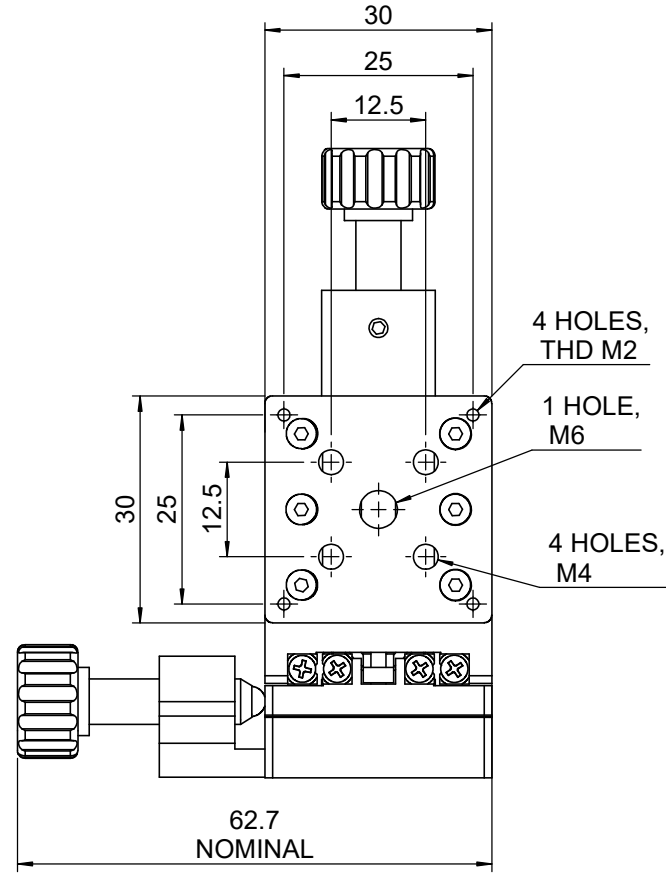

UNIT:m/m

 Unice E-O Services Inc. No.5, Andong Rd., Chung Li District, Taoyuan City 32063, Taiwan, R.O.C.			TITLE:	
			56CTS-3LM	
			DWG. NO.	56CTS-3LM
			MATERIAL:	N/A
DRAWN	Yuhan	2015/01/19	SCALE:	1:1
ENG APPR.	Johnny	2015/01/19	REV	0