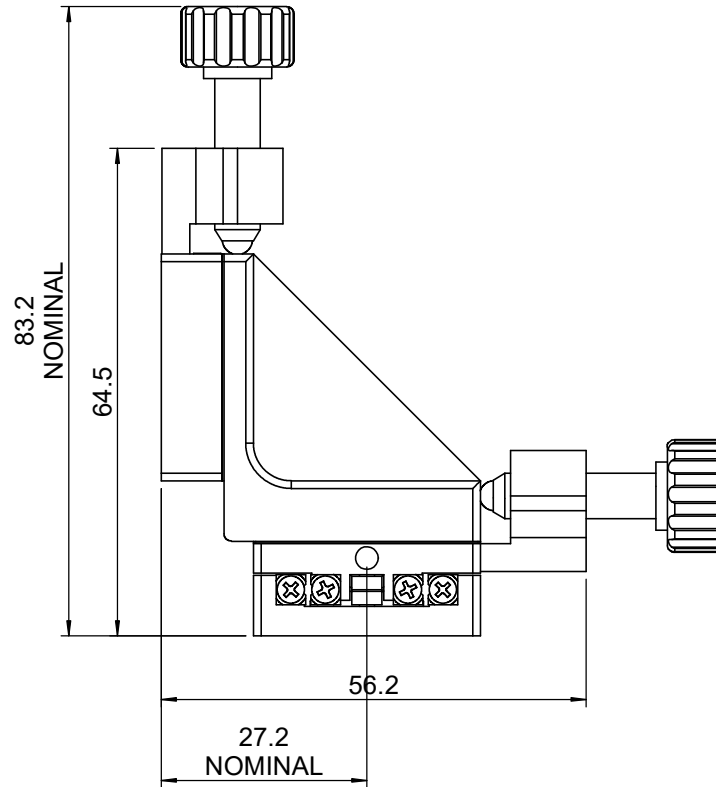

 Unice E-O Services Inc. No.5, Andong Rd., Chung Li District, Taoyuan City 32063, Taiwan, R.O.C.			TITLE: 56CTS-3L	
			DWG. NO.	56CTS-3L
DRAWN			MATERIAL: N/A	
ENG APPR.			SCALE:	1:1
			REV	0