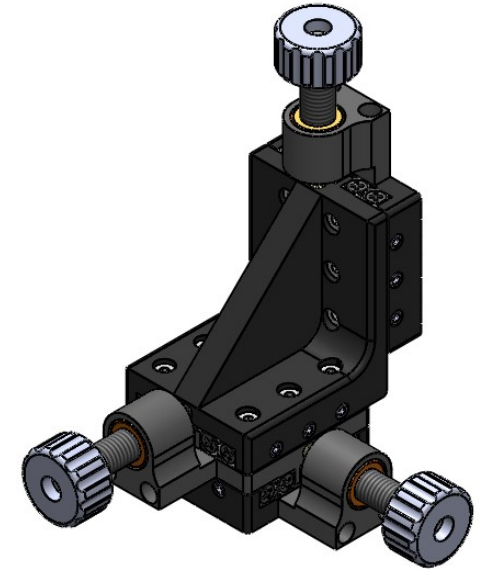

 Unice E-O Services Inc. No.5, Andong Rd., Chung Li District, Taoyuan City 32063, Taiwan, R.O.C.			TITLE: 56CTS-3L	
			DWG. NO.	56CTS-3L
DRAWN			MATERIAL: N/A	
ENG APPR.			SCALE:	1:1
			REV	0