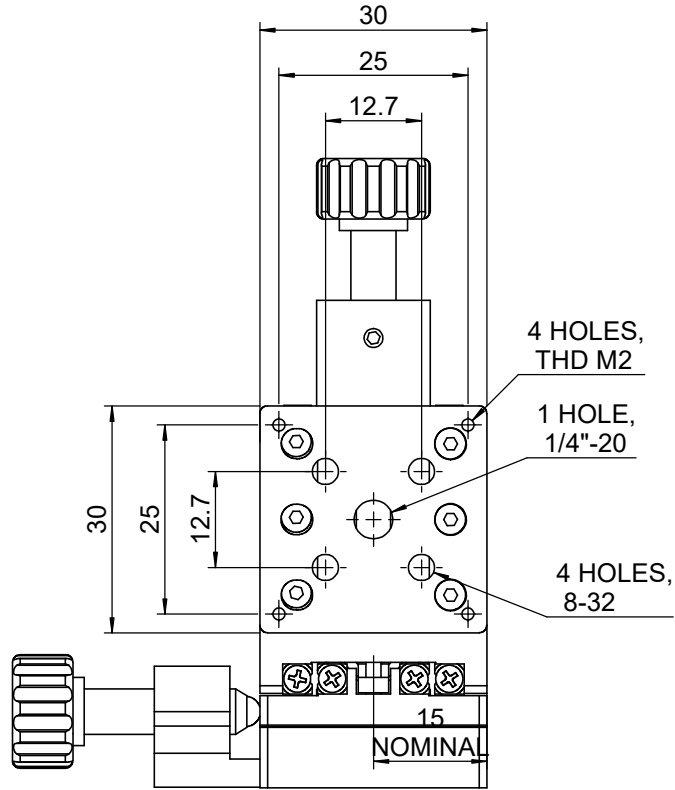

 Unice E-O Services Inc. No.5, Andong Rd., Chung Li District, Taoyuan City 32063, Taiwan, R.O.C.			TITLE: 56CTS-3L	
			DWG. NO.	56CTS-3L
DRAWN			MATERIAL: N/A	
ENG APPR.			SCALE:	1:1
			REV	0