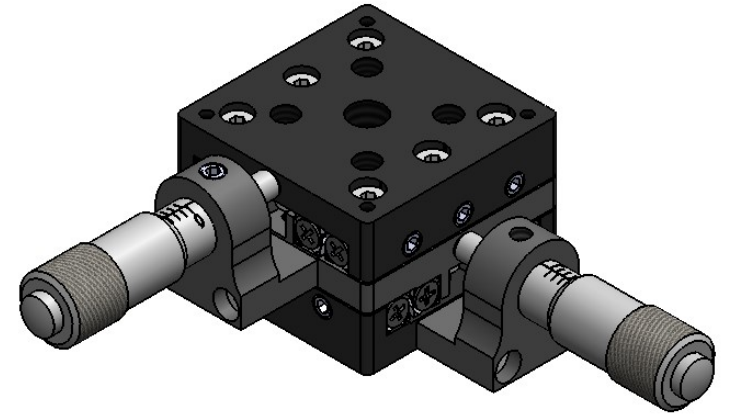

 <b>Unice E-O Services Inc.</b> No.5, Andong Rd., Chung Li District, Taoyuan City 32063, Taiwan, R.O.C.			TITLE: 56CTS-2RS	
			DWG. NO.	56CTS-2RS
MATERIAL:			N/A	
DRAWN	Yuhan	2015/01/19	SCALE:	1.3:1
ENG APPR.	Johnny	2015/01/19	REV	0