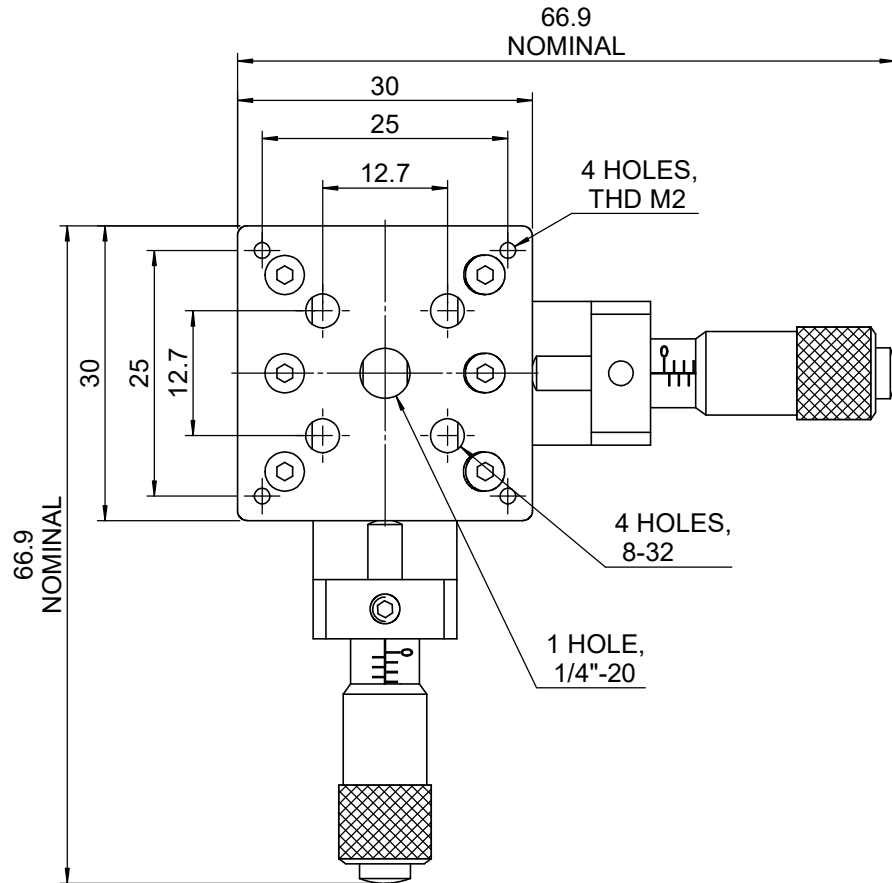

 <b>Unice E-O Services Inc.</b> No.5, Andong Rd., Chung Li District, Taoyuan City 32063, Taiwan, R.O.C.			TITLE: 56CTS-2RS	
			DWG. NO.	56CTS-2RS
MATERIAL:			N/A	
DRAWN	Yuhan	2015/01/19	SCALE:	1.3:1
ENG APPR.	Johnny	2015/01/19	REV	0