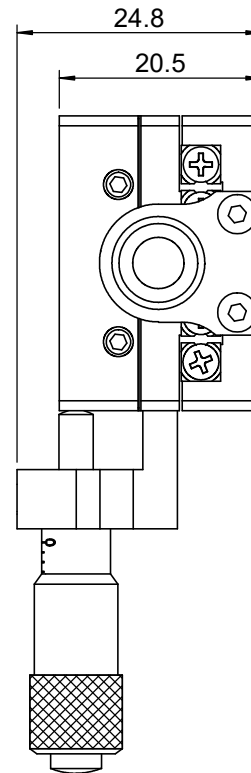

 <b>Unice E-O Services Inc.</b> No.5, Andong Rd., Chung Li District, Taoyuan City 32063, Taiwan, R.O.C.			TITLE: 56CTS-2RS	
			DWG. NO.	56CTS-2RS
MATERIAL:			N/A	
DRAWN	Yuhan	2015/01/19	SCALE:	1.3:1
ENG APPR.	Johnny	2015/01/19	REV	0