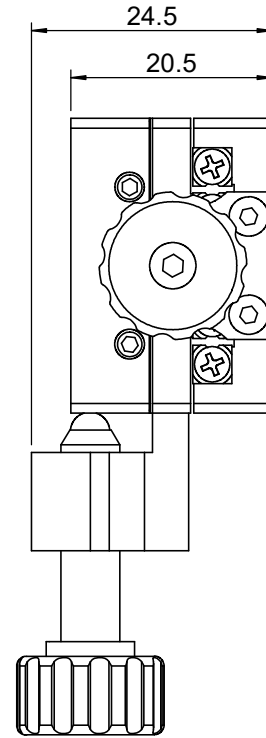

 <b>Unice E-O Services Inc.</b> No.5, Andong Rd., Chung Li District, Taoyuan City 32063, Taiwan, R.O.C.			TITLE:	
			56CTS-2RM	
			DWG. NO.	56CTS-2RM
			MATERIAL:	N/A
DRAWN	Yuhan	2015/01/20	SCALE:	1.3:1
ENG APPR.	Johnny	2015/01/20	REV	0