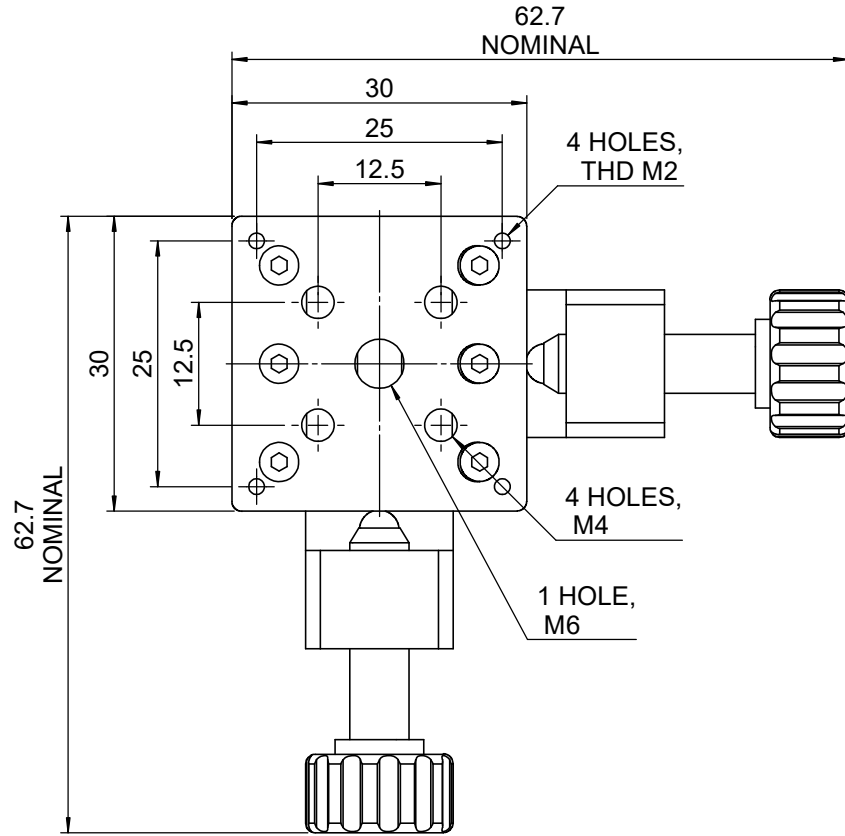

 <b>Unice E-O Services Inc.</b> No.5, Andong Rd., Chung Li District, Taoyuan City 32063, Taiwan, R.O.C.			TITLE:	
			56CTS-2RM	
			DWG. NO.	56CTS-2RM
			MATERIAL:	N/A
DRAWN	Yuhan	2015/01/20	SCALE:	1.3:1
ENG APPR.	Johnny	2015/01/20	REV	0