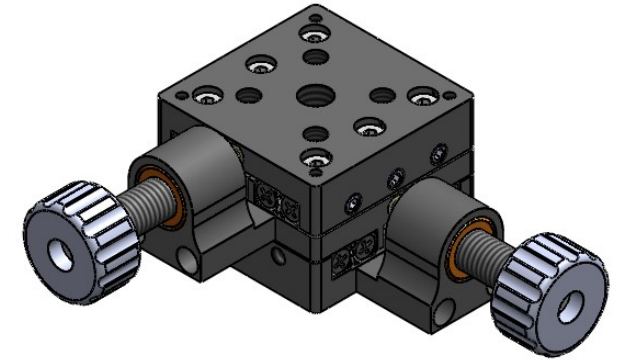

 <b>Unice E-O Services Inc.</b> No.5, Andong Rd., Chung Li District, Taoyuan City 32063, Taiwan, R.O.C.			TITLE:	
			56CTS-2RM	
			DWG. NO.	56CTS-2RM
			MATERIAL:	N/A
DRAWN	Yuhan	2015/01/20	SCALE:	1.3:1
ENG APPR.	Johnny	2015/01/20	REV	0