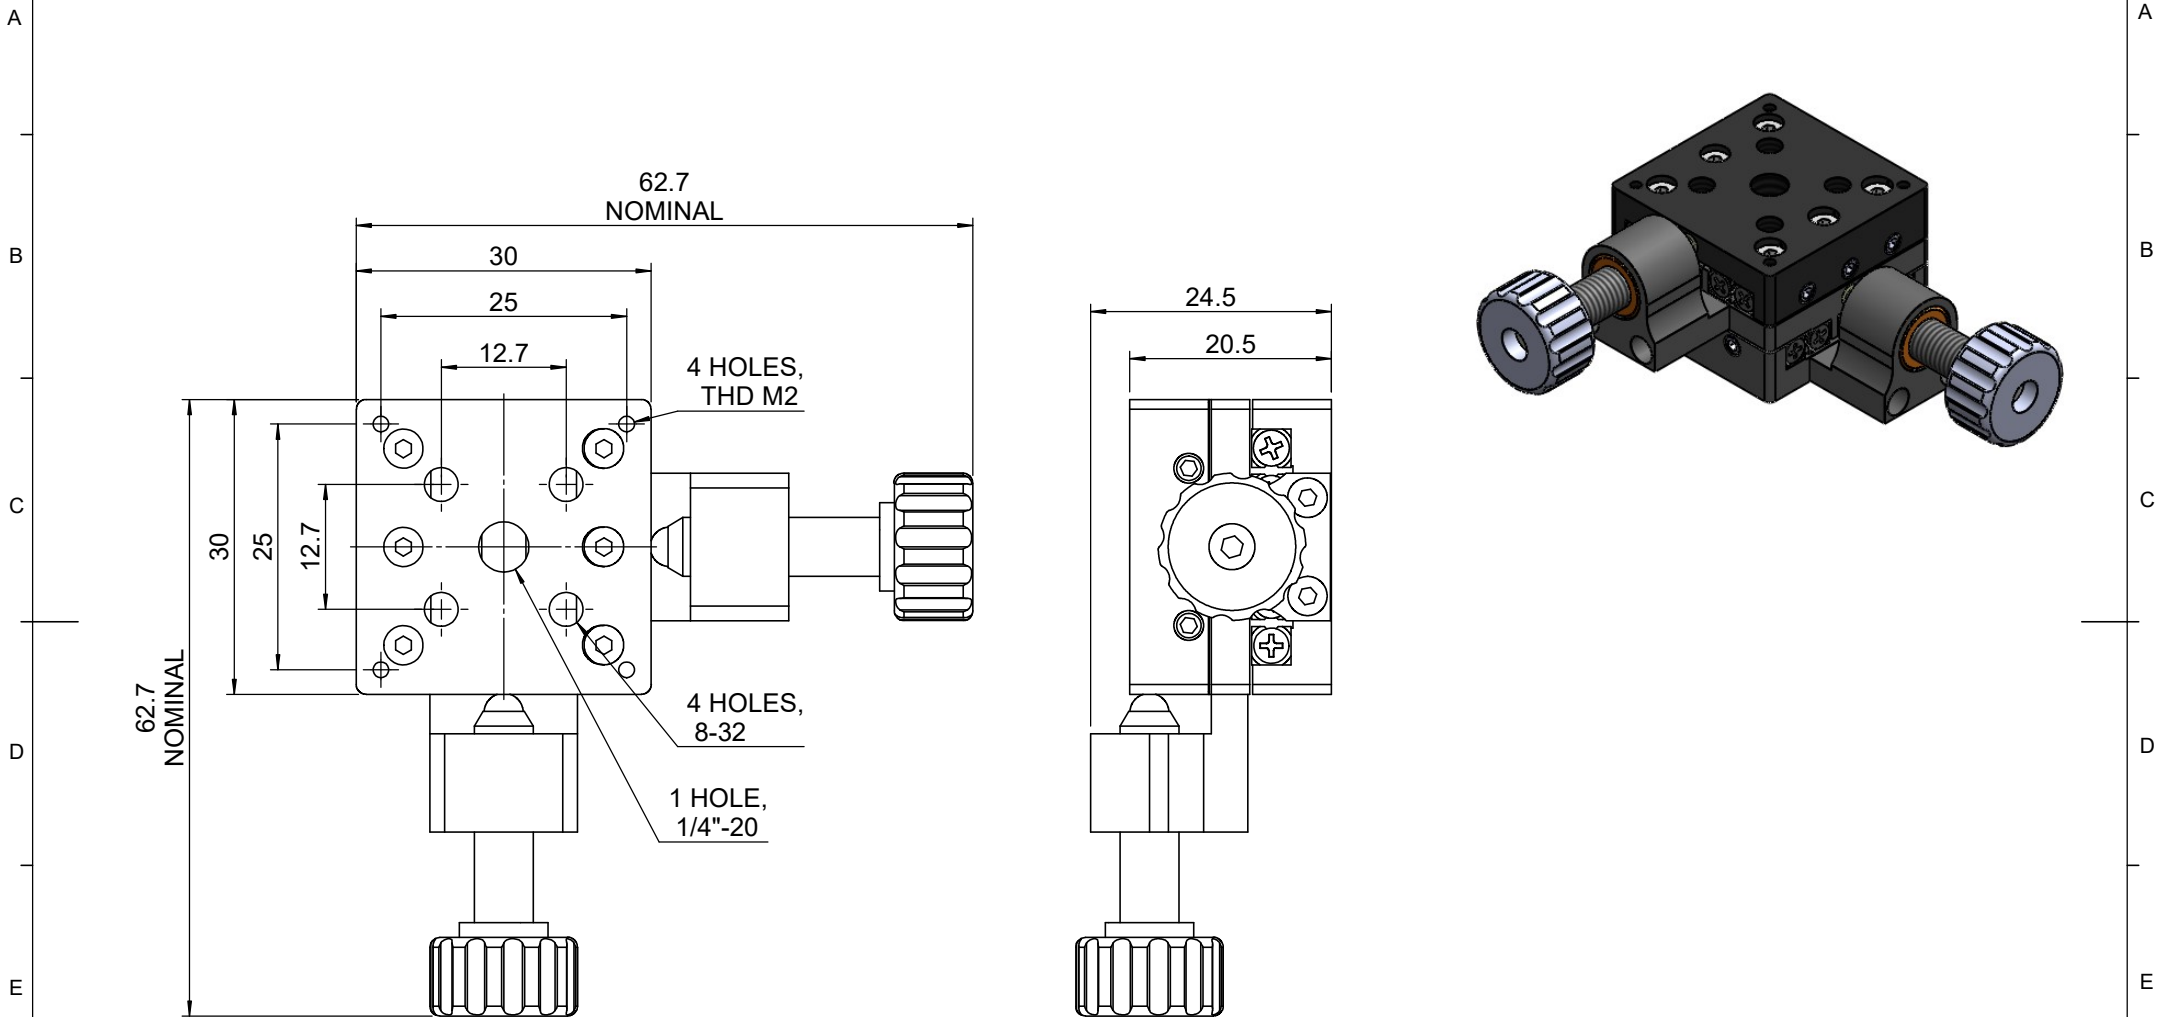

 <b>Unice E-O Services Inc.</b> No.5, Andong Rd., Chung Li District, Taoyuan City 32063, Taiwan, R.O.C.			TITLE:	
			56CTS-2R	
			DWG. NO.	56CTS-2R
			MATERIAL:	N/A
DRAWN	Yuhan	2015/01/20	SCALE:	1.3:1
ENG APPR.	Johnny	2015/01/20	REV	0