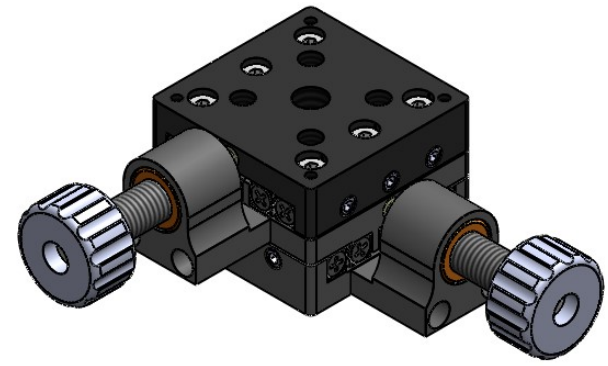

 <b>Unice E-O Services Inc.</b> No.5, Andong Rd., Chung Li District, Taoyuan City 32063, Taiwan, R.O.C.			TITLE:	
			56CTS-2R	
			DWG. NO.	56CTS-2R
			MATERIAL:	N/A
DRAWN	Yuhan	2015/01/20	SCALE:	1.3:1
ENG APPR.	Johnny	2015/01/20	REV	0