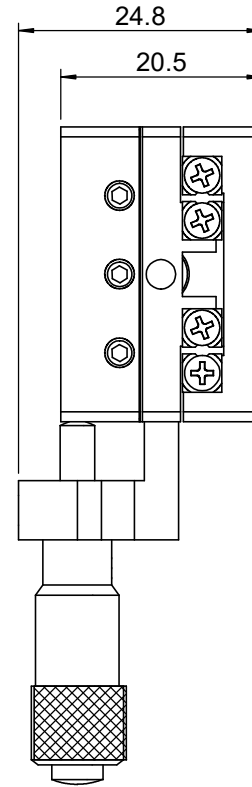

 Unice E-O Services Inc. No.5, Andong Rd., Chung Li District, Taoyuan City 32063, Taiwan, R.O.C.			TITLE:	
			56CTS-2LSM	
			DWG. NO.	56CTS-2LSM
			MATERIAL:	N/A
DRAWN	Yuhan	2015/01/19	SCALE:	1.3:1
ENG APPR.	Johnny	2015/01/19	REV	0