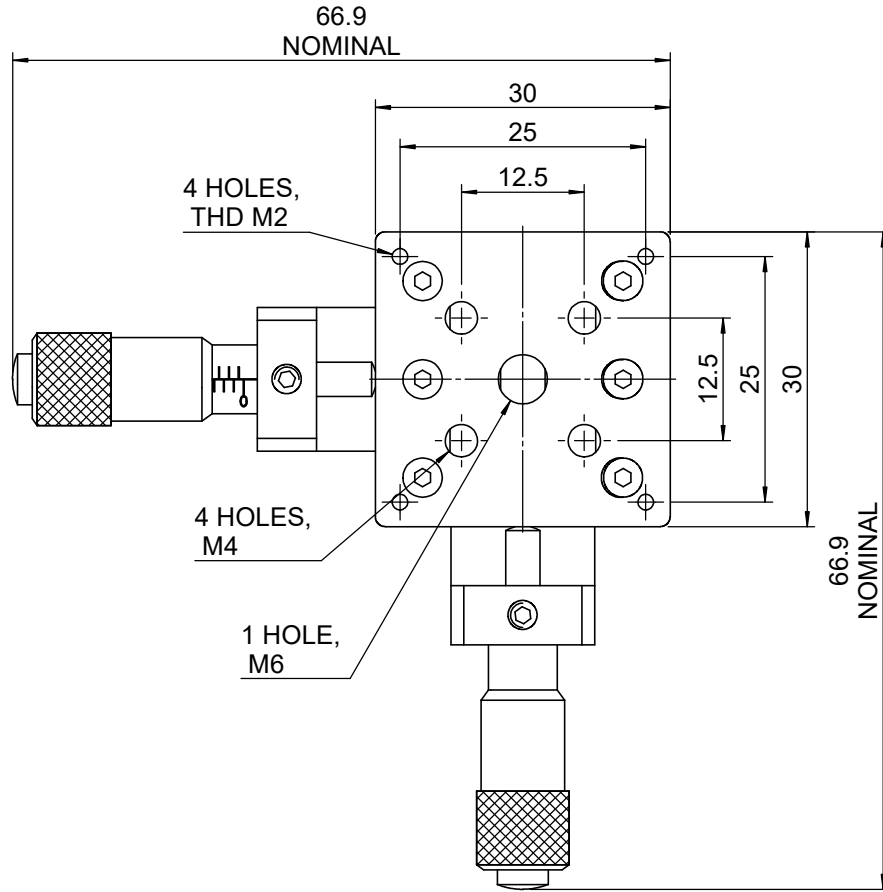

 Unice E-O Services Inc. No.5, Andong Rd., Chung Li District, Taoyuan City 32063, Taiwan, R.O.C.			TITLE:	
			56CTS-2LSM	
			DWG. NO.	56CTS-2LSM
			MATERIAL:	N/A
DRAWN	Yuhan	2015/01/19	SCALE:	1.3:1
ENG APPR.	Johnny	2015/01/19	REV	0