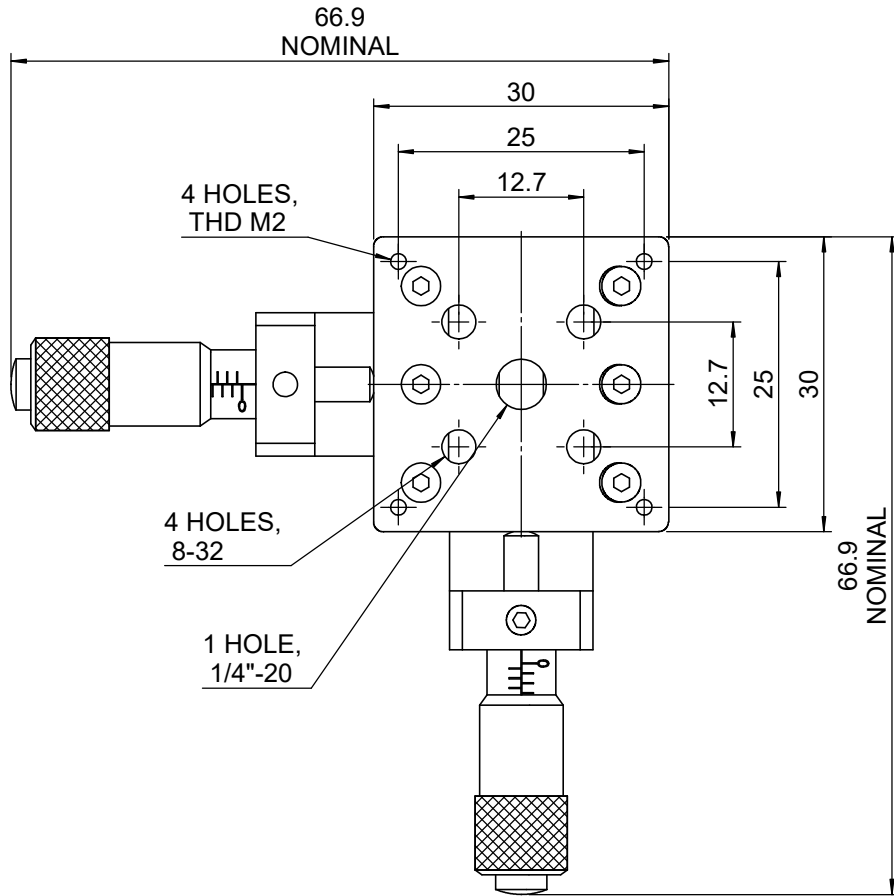

 <b>Unice E-O Services Inc.</b> No.5, Andong Rd., Chung Li District, Taoyuan City 32063, Taiwan, R.O.C.			TITLE:	
			56CTS-2LS	
			DWG. NO.	56CTS-2LS
			MATERIAL:	N/A
DRAWN	Yuhan	2015/01/19	SCALE:	1.3:1
ENG APPR.	Johnny	2015/01/19	REV	0