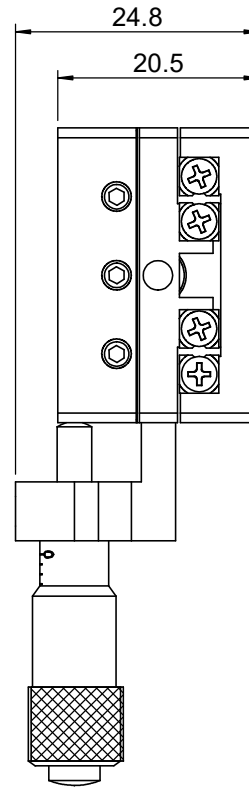

 <b>Unice E-O Services Inc.</b> No.5, Andong Rd., Chung Li District, Taoyuan City 32063, Taiwan, R.O.C.			TITLE:	
			56CTS-2LS	
			DWG. NO.	56CTS-2LS
			MATERIAL:	N/A
DRAWN	Yuhan	2015/01/19	SCALE:	1.3:1
ENG APPR.	Johnny	2015/01/19	REV	0