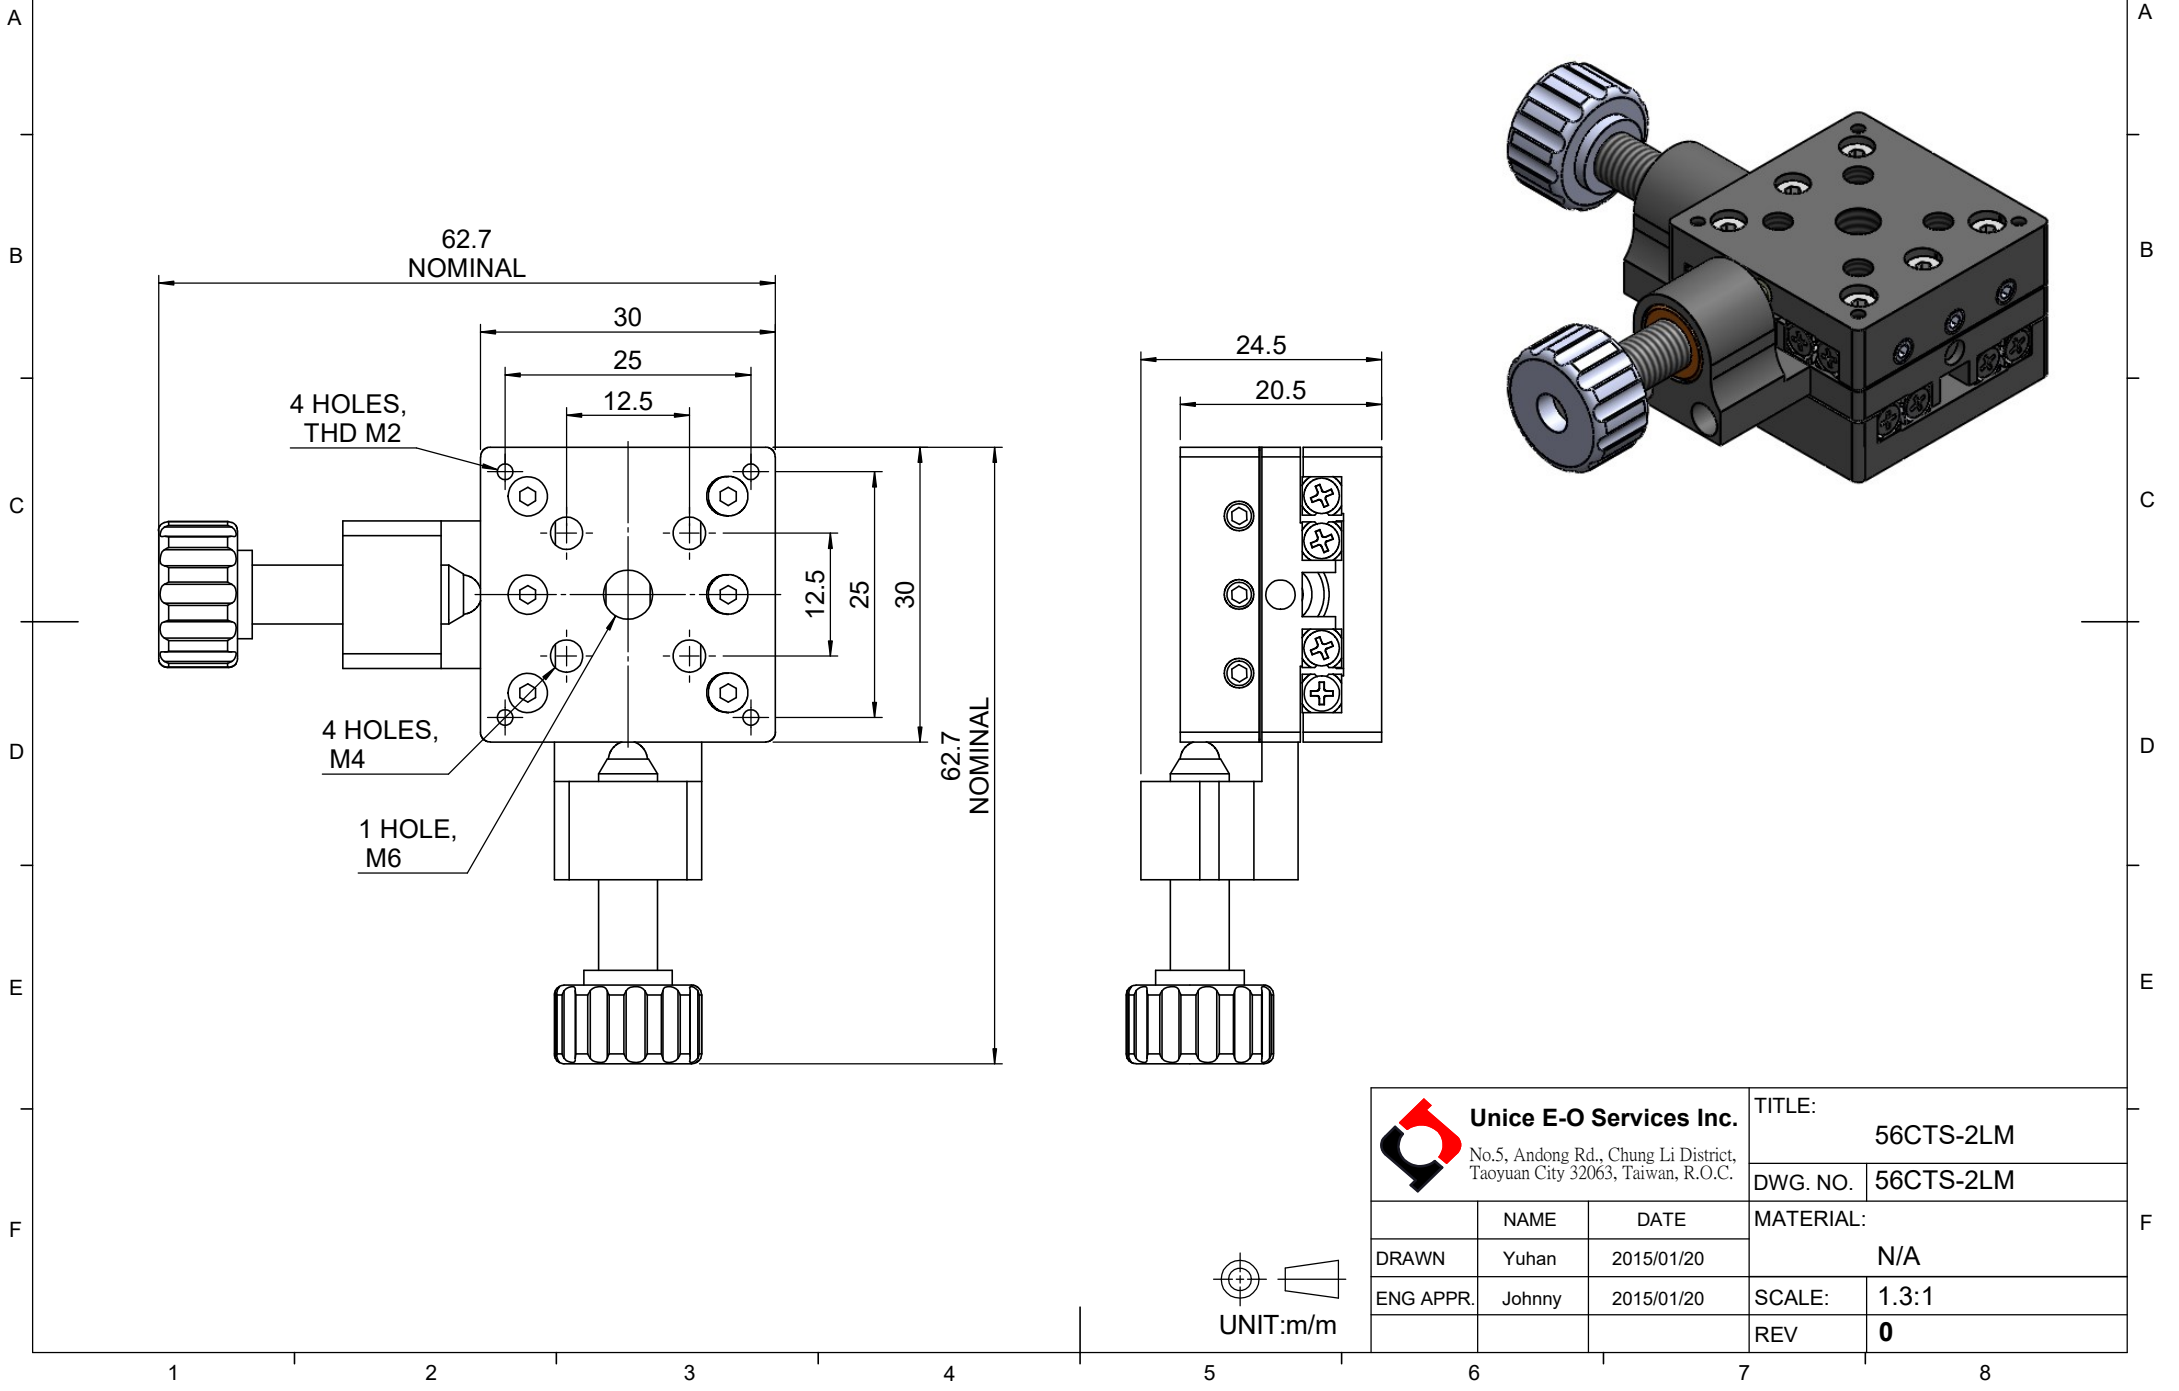

 Unice E-O Services Inc. No.5, Andong Rd., Chung Li District, Taoyuan City 32063, Taiwan, R.O.C.			TITLE:	
			56CTS-2LM	
			DWG. NO.	56CTS-2LM
			MATERIAL:	
			N/A	
DRAWN	NAME	DATE	SCALE:	1.3:1
ENG APPR.	Johnny	2015/01/20	REV	0