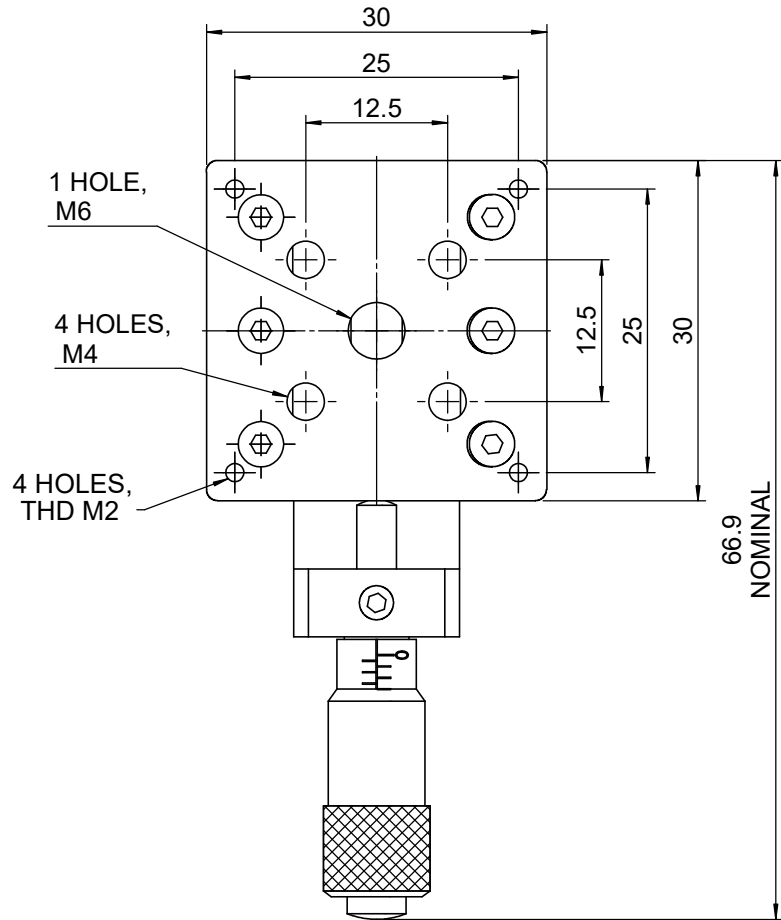

 Unice E-O Services Inc. No.5, Andong Rd., Chung Li District, Taoyuan City 32063, Taiwan, R.O.C.			TITLE: 56CTS-1SM	
			DWG. NO.	56CTS-1SM
MATERIAL:			N/A	
DRAWN	Yuhan	2015/01/20	SCALE:	1.5:1
ENG APPR.	Johnny	2015/01/20	REV	0