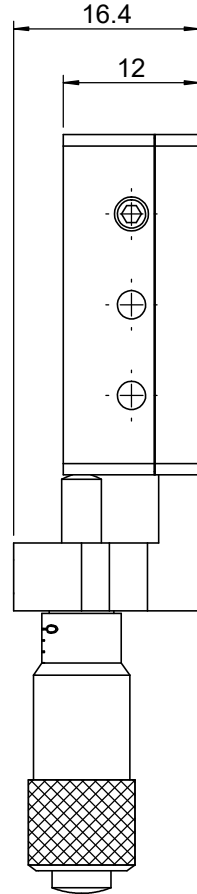

 Unice E-O Services Inc. No.5, Andong Rd., Chung Li District, Taoyuan City 32063, Taiwan, R.O.C.			TITLE: 56CTS-1SM	
			DWG. NO.	56CTS-1SM
MATERIAL:			N/A	
DRAWN	Yuhan	2015/01/20	SCALE:	1.5:1
ENG APPR.	Johnny	2015/01/20	REV	0