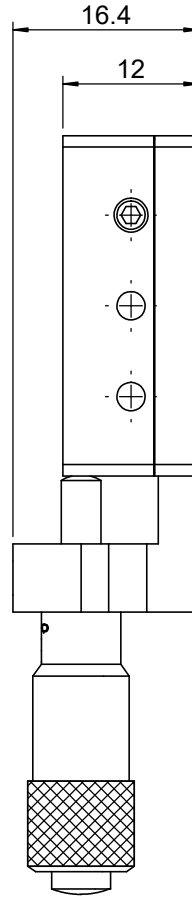

 Unice E-O Services Inc. No.5, Andong Rd., Chung Li District, Taoyuan City 32063, Taiwan, R.O.C.			TITLE: 56CTS-1S	
			DWG. NO.	56CTS-1S
DRAWN			MATERIAL: N/A	
ENG APPR.			SCALE: 1.5:1	
			REV 0	