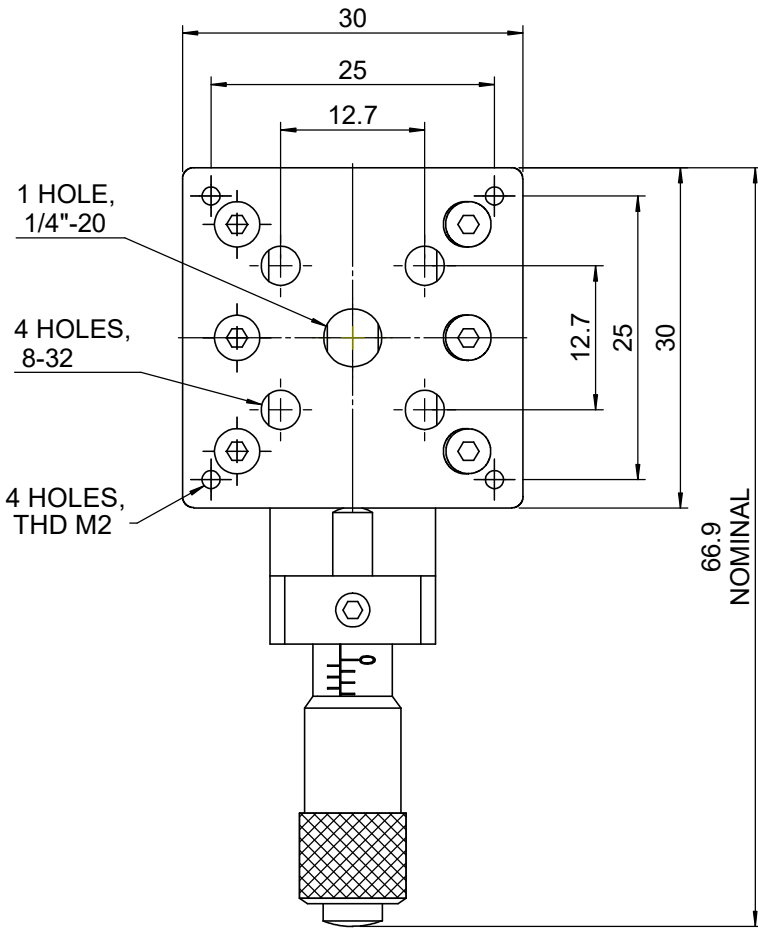

 Unice E-O Services Inc. No.5, Andong Rd., Chung Li District, Taoyuan City 32063, Taiwan, R.O.C.			TITLE: 56CTS-1S	
			DWG. NO.	56CTS-1S
DRAWN			MATERIAL: N/A	
ENG APPR.			SCALE: 1.5:1	
			REV 0	