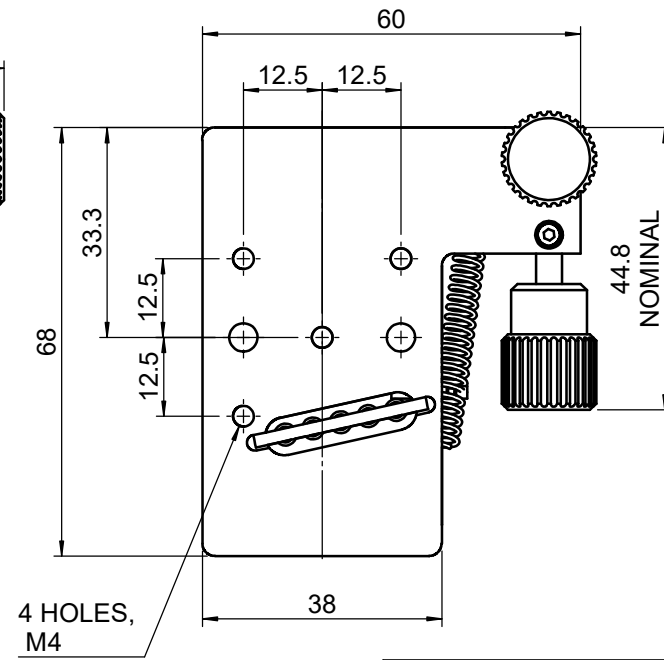

 Unice E-O Services Inc. No.5, Andong Rd., Chung Li District, Taoyuan City 32063, Taiwan, R.O.C.			TITLE: 55TRP-1RM	
			DWG. NO.	55TRP-1RM
MATERIAL: N/A			SCALE: 1:1.2	
REV			0	