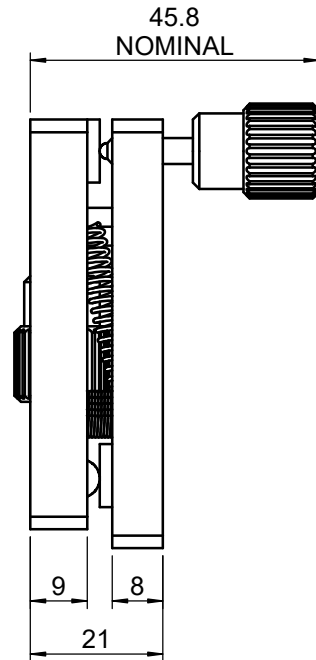

 Unice E-O Services Inc. No.5, Andong Rd., Chung Li District, Taoyuan City 32063, Taiwan, R.O.C.			TITLE: 55TRP-1RM	
			DWG. NO.	55TRP-1RM
MATERIAL: N/A			SCALE: 1:1.2	
REV			0	