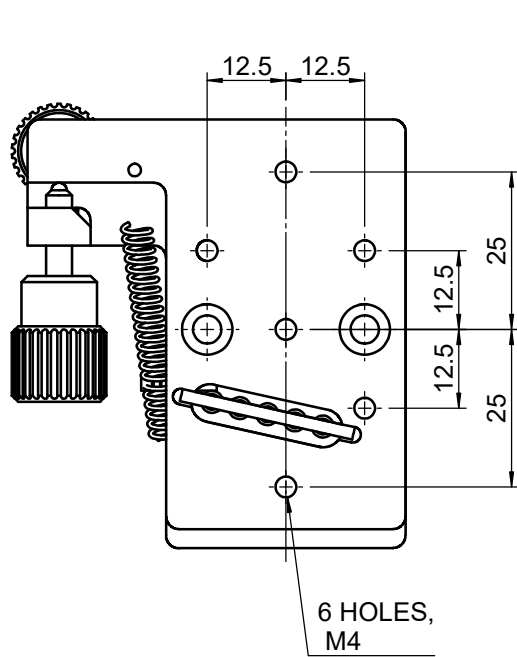

 Unice E-O Services Inc. No.5, Andong Rd., Chung Li District, Taoyuan City 32063, Taiwan, R.O.C.			TITLE: 55TRP-1RM	
			DWG. NO.	55TRP-1RM
MATERIAL: N/A			SCALE: 1:1.2	
REV			0	