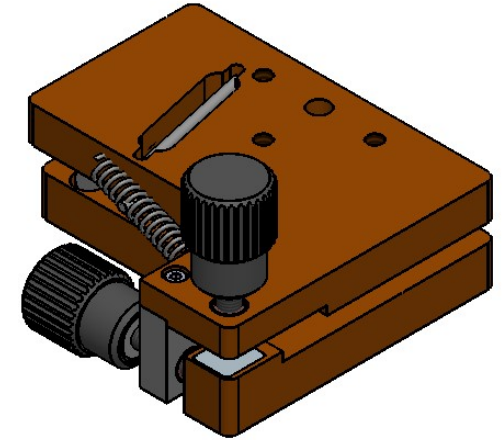

 Unice E-O Services Inc. No.5, Andong Rd., Chung Li District, Taoyuan City 32063, Taiwan, R.O.C.			TITLE: 55TRP-1RM	
			DWG. NO.	55TRP-1RM
MATERIAL: N/A			SCALE: 1:1.2	
REV			0	