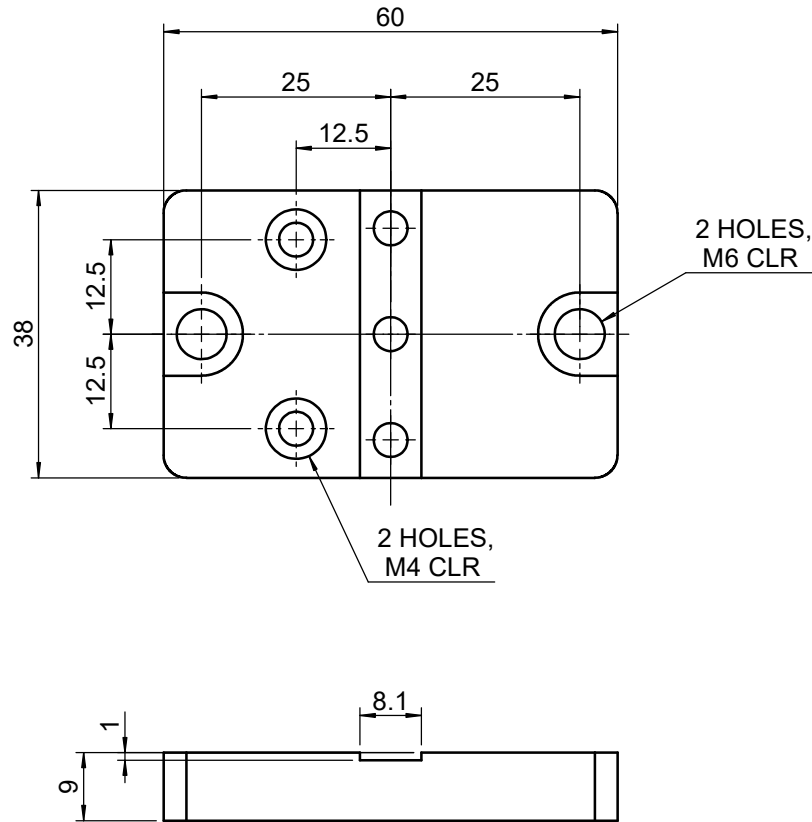

 Unice E-O Services Inc. No.5, Andong Rd., Chung Li District, Taoyuan City 32063, Taiwan, R.O.C.			TITLE: 55TRP-1M-ADT	
			DWG. NO.	55TRP-1M-ADT
			MATERIAL: N/A	
DRAWN	Sammy	2015/1/30	SCALE: 1:1	
ENG APPR.	Johnny	2015/1/30	REV	0