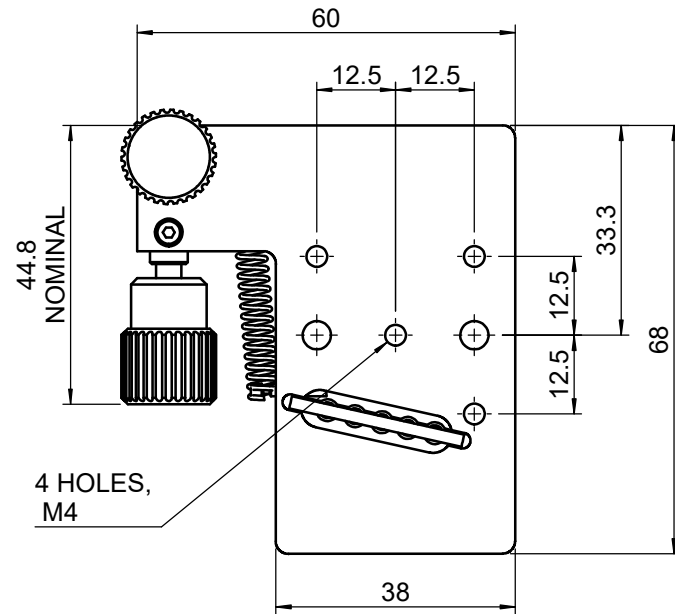

 <b>Unice E-O Services Inc.</b> No.5, Andong Rd., Chung Li District, Taoyuan City 32063, Taiwan, R.O.C.			TITLE: 55TRP-1LM	
			DWG. NO.	55TRP-1LM
MATERIAL: N/A			SCALE: 1:1.2	
REV			0	