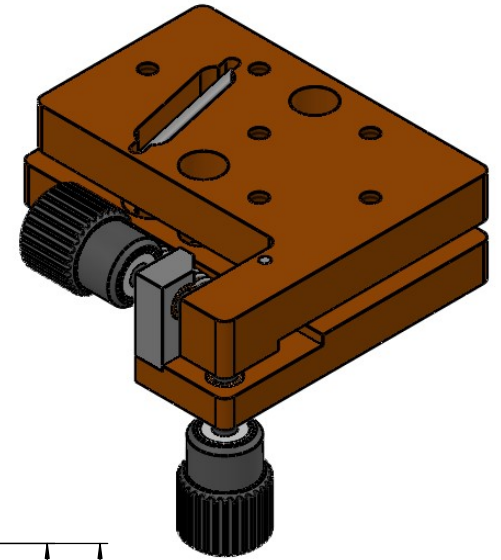

 <b>Unice E-O Services Inc.</b> No.5, Andong Rd., Chung Li District, Taoyuan City 32063, Taiwan, R.O.C.			TITLE: 55TRP-1LM	
			DWG. NO.	55TRP-1LM
MATERIAL: N/A			SCALE: 1:1.2	
REV			0	