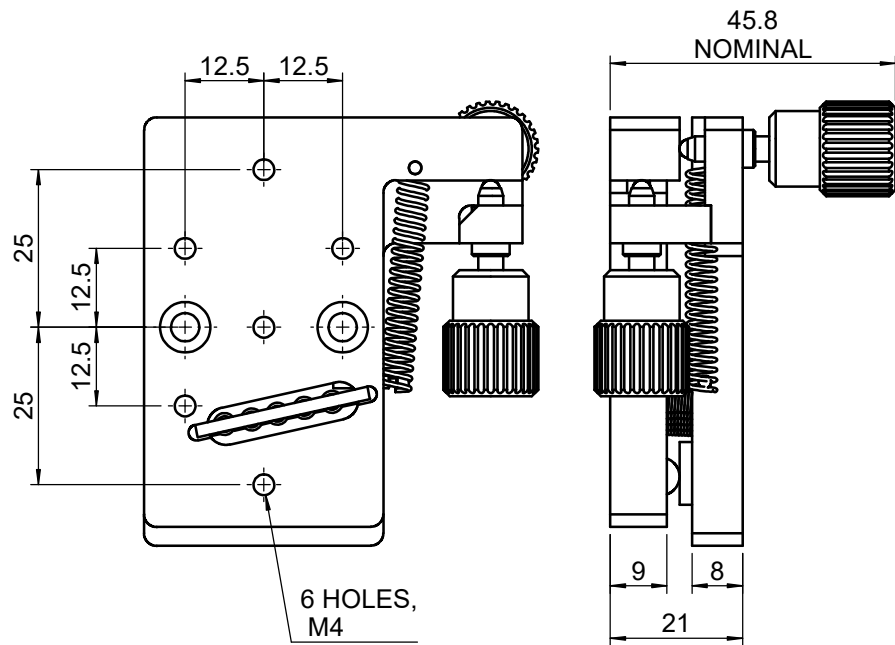

 <b>Unice E-O Services Inc.</b> No.5, Andong Rd., Chung Li District, Taoyuan City 32063, Taiwan, R.O.C.			TITLE: 55TRP-1LM	
			DWG. NO.	55TRP-1LM
MATERIAL: N/A			SCALE: 1:1.2	
REV			0	