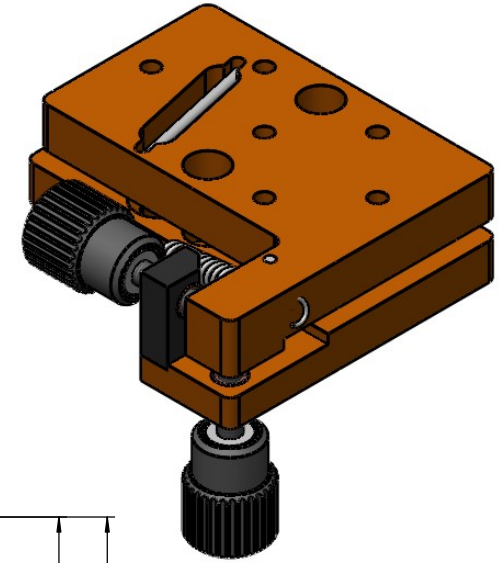

 Unice E-O Services Inc. No.5, Andong Rd., Chung Li District, Taoyuan City 32063, Taiwan, R.O.C.			TITLE: 55TRP-1L	
			DWG. NO.	55TRP-1L
MATERIAL:			N/A	
DRAWN	Miki	2015/8/3	SCALE:	1:1.2
ENG APPR.	Johnny	2015/8/3	REV	0