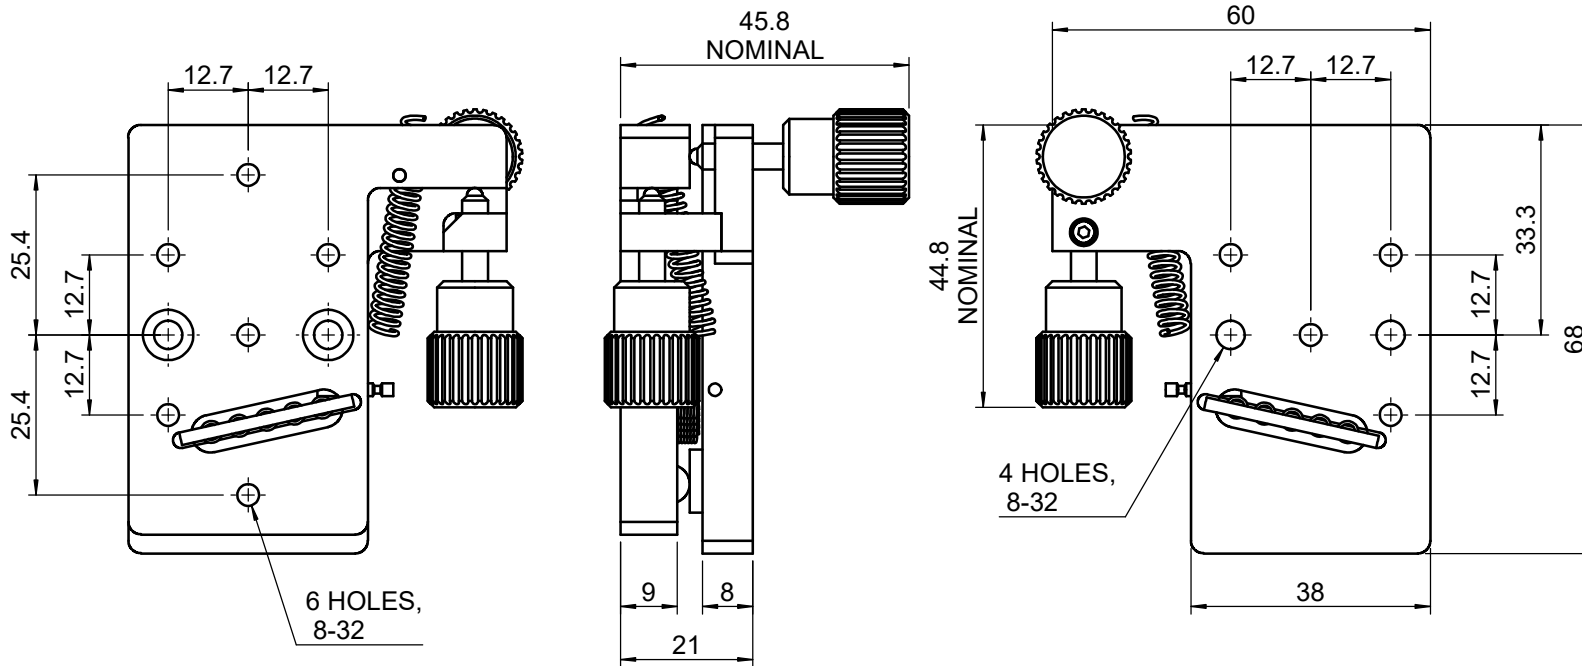

 Unice E-O Services Inc. No.5, Andong Rd., Chung Li District, Taoyuan City 32063, Taiwan, R.O.C.			TITLE: 55TRP-1L	
			DWG. NO.	55TRP-1L
MATERIAL:			N/A	
DRAWN	Miki	2015/8/3	SCALE:	1:1.2
ENG APPR.	Johnny	2015/8/3	REV	0