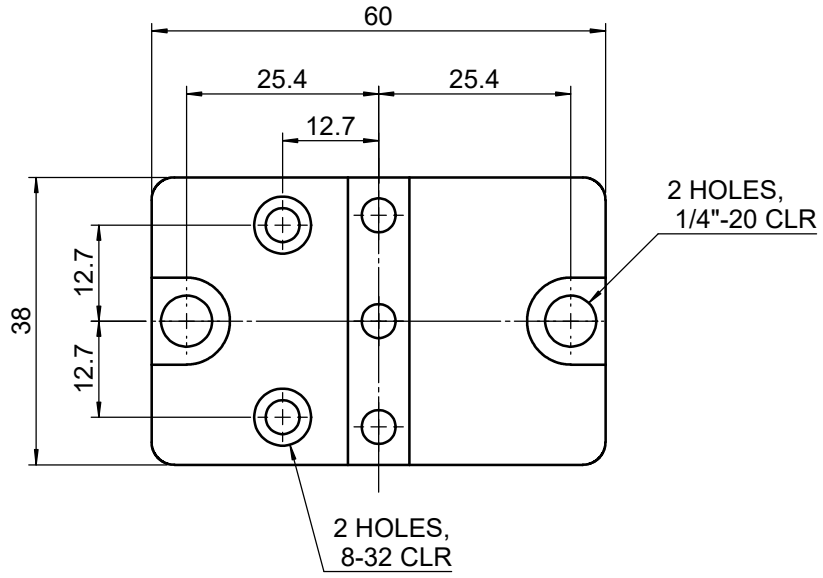

 Unice E-O Services Inc. No.5, Andong Rd., Chung Li District, Taoyuan City 32063, Taiwan, R.O.C.			TITLE: 55TRP-1-ADT	
			DWG. NO.	55TRP-1-ADT
MATERIAL:			N/A	
DRAWN	Sammy	2015/1/30	SCALE:	1:1
ENG APPR.	Johnny	2015/1/30	REV	0