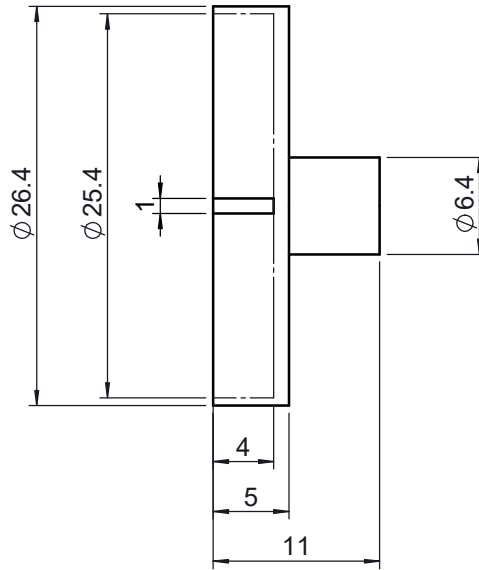

UNIT:m/m

 Unice E-O Services Inc. No.5, Andong Rd., Chung Li District, Taoyuan City 32063, Taiwan, R.O.C.			TITLE:	
			54MMA-1	
			DWG. NO.	54MMA-1
			MATERIAL:	N/A
DRAWN	NAME	DATE	SCALE:	2:1
ENG APPR.	Johnny	2010/12/30	REV	0