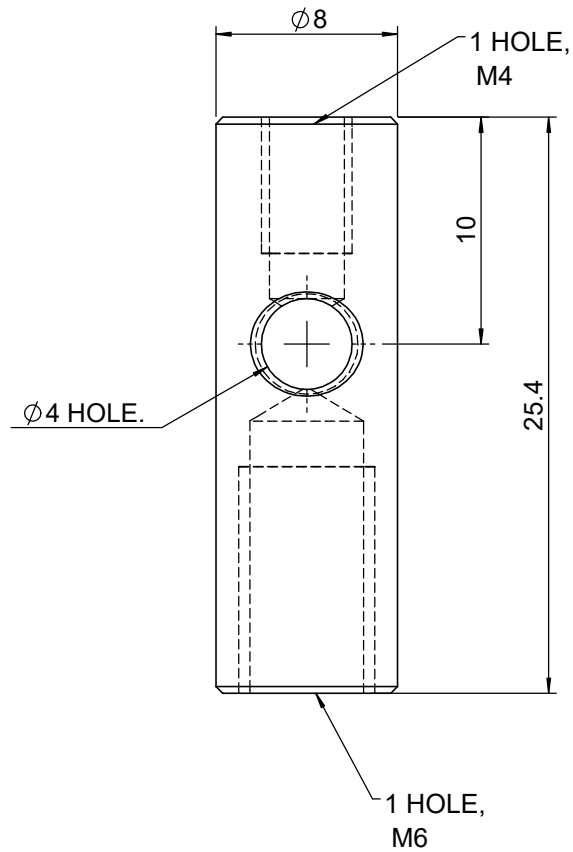

UNIT:m/m

 Unice E-O Services Inc. No.5, Andong Rd., Chung Li District, Taoyuan City 32063, Taiwan, R.O.C.			TITLE: 53MPS-1M	
			DWG. NO.	53MPS-1M
	NAME	DATE	MATERIAL: N/A	
DRAWN	Yuhan	2016/4/28	SCALE:	3:1
ENG APPR.	Johnny	2016/4/28	REV	0