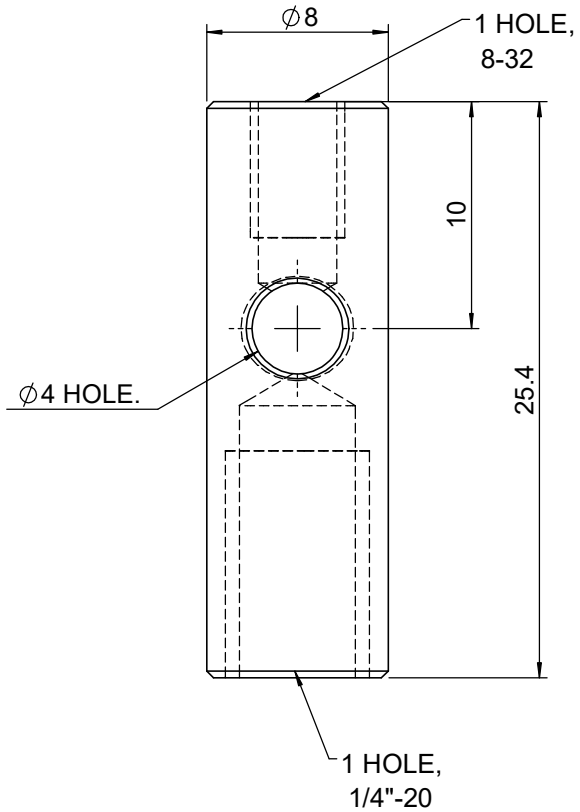

 <b>Unice E-O Services Inc.</b> No.5, Andong Rd., Chung Li District, Taoyuan City 32063, Taiwan, R.O.C.			TITLE: 53MPS-1	
			DWG. NO.	53MPS-1
	NAME	DATE	MATERIAL: N/A	
DRAWN	Yuhan	2016/4/28	SCALE:	3:1
ENG APPR.	Johnny	2016/4/28	REV	0