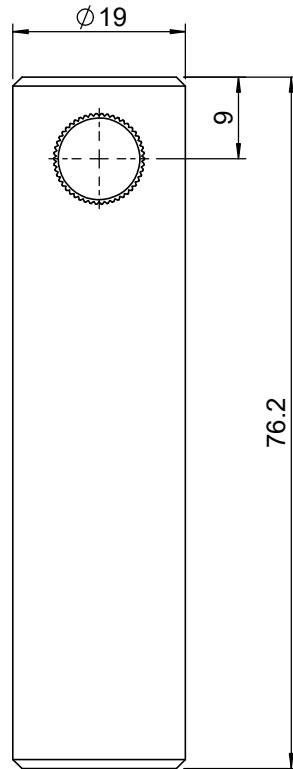

UNIT:m/m

 Unice E-O Services Inc. No.5, Andong Rd., Chung Li District, Taoyuan City 32063, Taiwan, R.O.C.			TITLE:	
			53MPH-3	
			DWG. NO.	53MPH-3
			MATERIAL:	
DRAWN			NAME	DATE
			Yuhan	2016/12/8
ENG APPR.			NAME	DATE
			Johnny	2016/12/8
			SCALE:	1.2:1
			REV	0