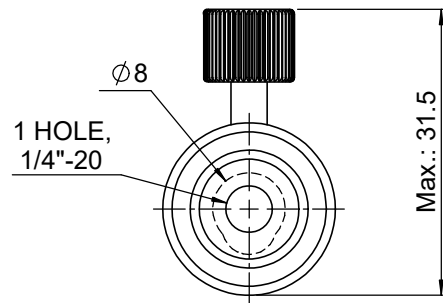

UNIT:m/m

 Unice E-O Services Inc. No.5, Andong Rd., Chung Li District, Taoyuan City 32063, Taiwan, R.O.C.			TITLE:	
			53MPH-3	
			DWG. NO.	53MPH-3
			MATERIAL:	
DRAWN			NAME	DATE
			Yuhan	2016/12/8
ENG APPR.			NAME	DATE
			Johnny	2016/12/8
			SCALE:	1.2:1
			REV	0