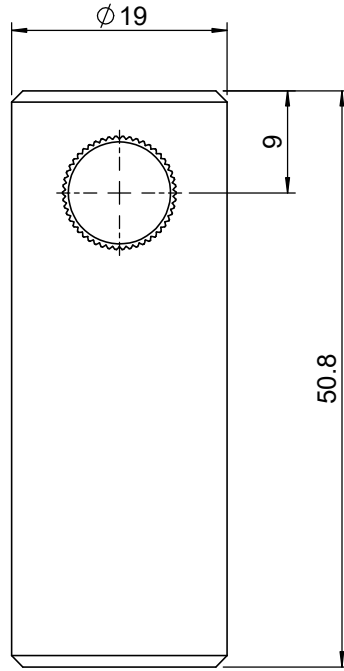

 Unice E-O Services Inc. No.5, Andong Rd., Chung Li District, Taoyuan City 32063, Taiwan, R.O.C.			TITLE:	
			53MPH-2	
			DWG. NO.	53MPH-2
			MATERIAL:	
DRAWN			NAME	DATE
			Yuhan	2016/12/8
ENG APPR.			NAME	DATE
			Johnny	2016/12/8
			SCALE:	1.5:1
			REV	0