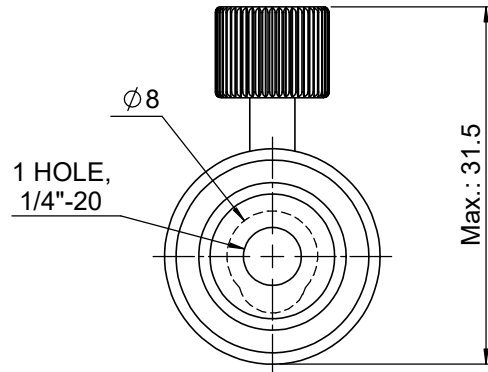

 Unice E-O Services Inc. No.5, Andong Rd., Chung Li District, Taoyuan City 32063, Taiwan, R.O.C.			TITLE:	
			53MPH-2	
			DWG. NO.	53MPH-2
			MATERIAL:	
DRAWN			NAME	DATE
			Yuhan	2016/12/8
ENG APPR.			NAME	DATE
			Johnny	2016/12/8
			SCALE:	1.5:1
			REV	0