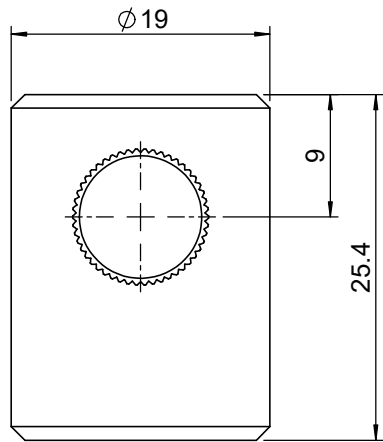

 Unice E-O Services Inc. No.5, Andong Rd., Chung Li District, Taoyuan City 32063, Taiwan, R.O.C.			TITLE: 53MPH-1M	
			DWG. NO.	53MPH-1M
			MATERIAL: N/A	
DRAWN	Yuhan	2016/12/8	SCALE:	1.8:1
ENG APPR.	Johnny	2016/12/8	REV	0