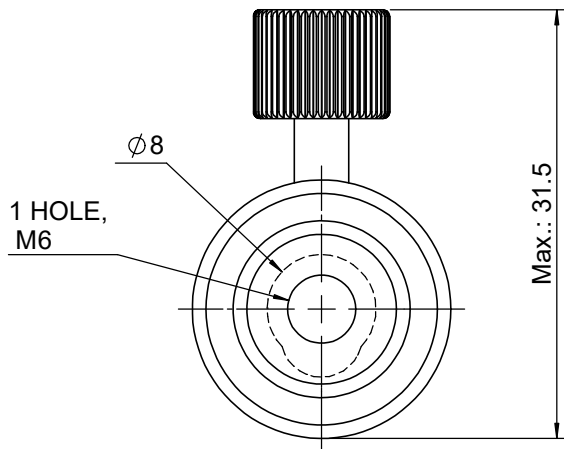

 Unice E-O Services Inc. No.5, Andong Rd., Chung Li District, Taoyuan City 32063, Taiwan, R.O.C.			TITLE: 53MPH-1M	
			DWG. NO.	53MPH-1M
			MATERIAL: N/A	
DRAWN	Yuhan	2016/12/8	SCALE:	1.8:1
ENG APPR.	Johnny	2016/12/8	REV	0