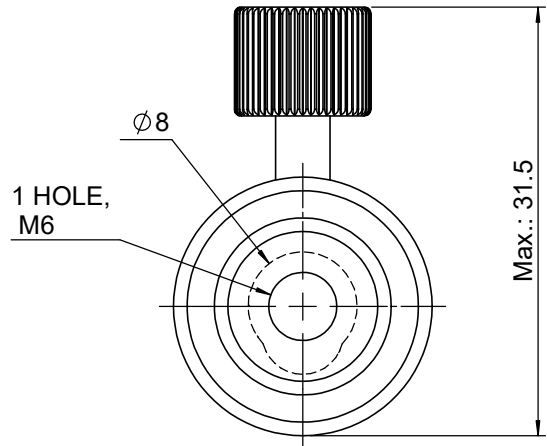

 Unice E-O Services Inc. No.5, Andong Rd., Chung Li District, Taoyuan City 32063, Taiwan, R.O.C.			TITLE: 53MPH-1.5M	
			DWG. NO.	53MPH-1.5M
			MATERIAL: N/A	
DRAWN	Yuhan	2016/12/8	SCALE:	1.8:1
ENG APPR.	Johnny	2016/12/8	REV	0