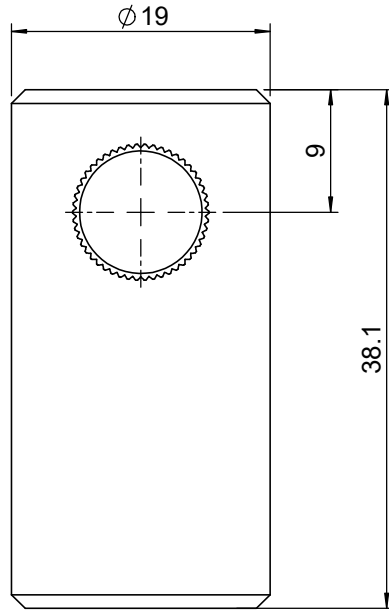

 Unice E-O Services Inc. No.5, Andong Rd., Chung Li District, Taoyuan City 32063, Taiwan, R.O.C.			TITLE: 53MPH-1.5M	
			DWG. NO.	53MPH-1.5M
			MATERIAL: N/A	
DRAWN	Yuhan	2016/12/8	SCALE:	1.8:1
ENG APPR.	Johnny	2016/12/8	REV	0