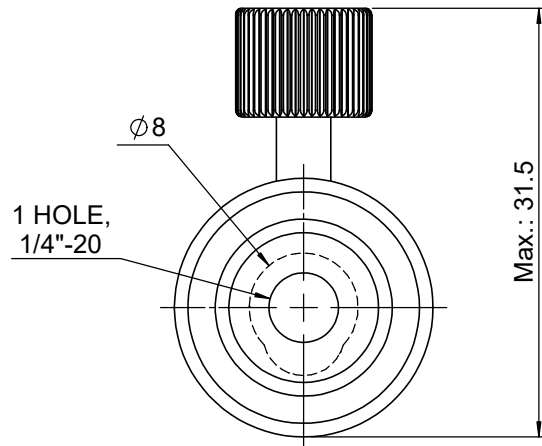

 <b>Unice E-O Services Inc.</b> No.5, Andong Rd., Chung Li District, Taoyuan City 32063, Taiwan, R.O.C.			TITLE:	
			53MPH-1.5	
			DWG. NO.	53MPH-1.5
			MATERIAL:	
DRAWN			NAME	DATE
			Yuhan	2016/12/8
ENG APPR.			NAME	DATE
			Johnny	2016/12/8
			SCALE:	1.8:1
			REV	0