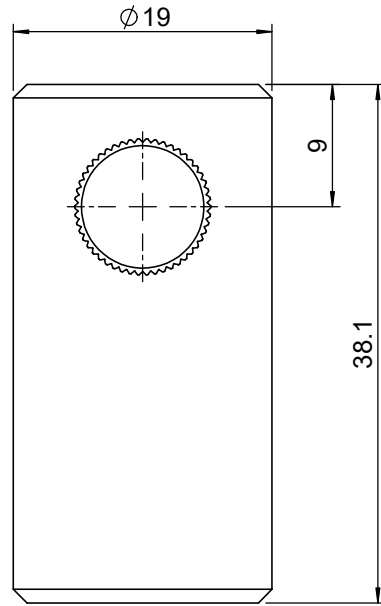

 <b>Unice E-O Services Inc.</b> No.5, Andong Rd., Chung Li District, Taoyuan City 32063, Taiwan, R.O.C.			TITLE:	
			53MPH-1.5	
			DWG. NO.	53MPH-1.5
			MATERIAL:	
DRAWN			NAME	DATE
			Yuhan	2016/12/8
ENG APPR.			NAME	DATE
			Johnny	2016/12/8
			SCALE:	1.8:1
			REV	0