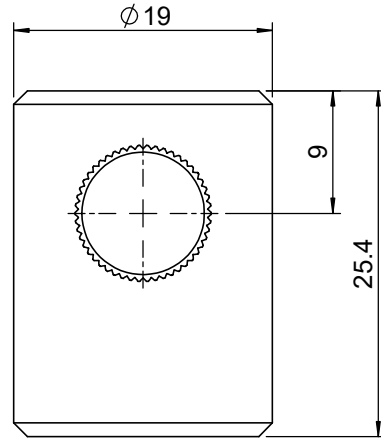

UNIT:m/m

 Unice E-O Services Inc. No.5, Andong Rd., Chung Li District, Taoyuan City 32063, Taiwan, R.O.C.			TITLE: 53MPH-1	
			DWG. NO.	53MPH-1
			MATERIAL: N/A	
DRAWN	Yuhan	2016/12/8	SCALE:	1.8:1
ENG APPR.	Johnny	2016/12/8	REV	0