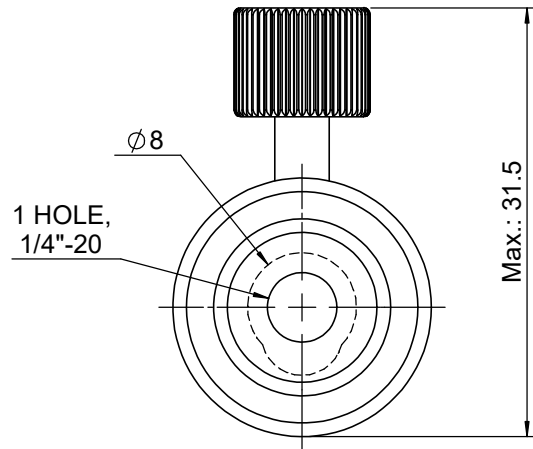

UNIT:m/m

 Unice E-O Services Inc. No.5, Andong Rd., Chung Li District, Taoyuan City 32063, Taiwan, R.O.C.			TITLE: 53MPH-1	
			DWG. NO.	53MPH-1
			MATERIAL: N/A	
DRAWN	Yuhan	2016/12/8	SCALE:	1.8:1
ENG APPR.	Johnny	2016/12/8	REV	0