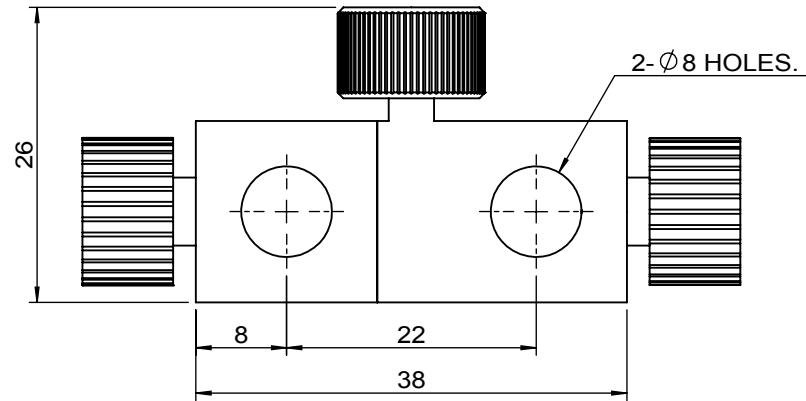

UNIT:m/m

 Unice E-O Services Inc. No.5, Andong Rd., Chung Li District, Taoyuan City 32063, Taiwan, R.O.C.			TITLE:	
			52CAP-3(M)	
			DWG. NO.	52CAP-3(M)
			MATERIAL:	N/A
DRAWN	NAME	DATE	SCALE:	1.5:1
ENG APPR.	Johnny	2018/6/14	REV	0