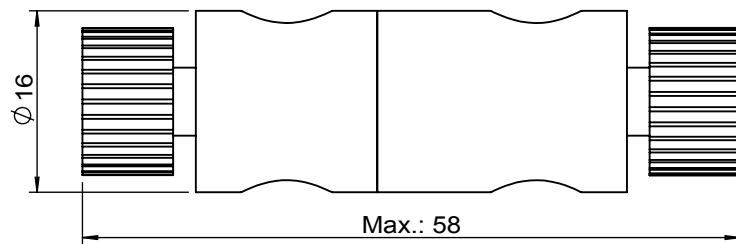

UNIT:m/m

 Unice E-O Services Inc. No.5, Andong Rd., Chung Li District, Taoyuan City 32063, Taiwan, R.O.C.			TITLE:	
			52CAP-3(M)	
			DWG. NO.	52CAP-3(M)
			MATERIAL:	N/A
DRAWN	NAME	DATE	SCALE:	1.5:1
ENG APPR.	Johnny	2018/6/14	REV	0