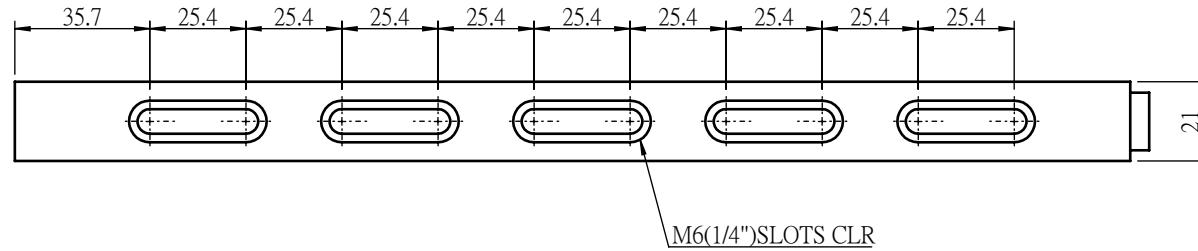

| | | | | |
|--|--------|-----------|------------|------------|
|  Unice E-O Services Inc. No.5, Andong Rd., Chung Li District, Taoyuan City 32063, Taiwan, R.O.C. | | | TITLE: | |
| | | | 51ORL-5(M) | |
| | | | DWG. NO. | 51ORL-5(M) |
| | | | MATERIAL: | N/A |
| DRAWN | Sky | 2018/9/10 | SCALE: | 1:2 |
| ENG APPR. | Johnny | 2018/9/10 | REV | 0 |