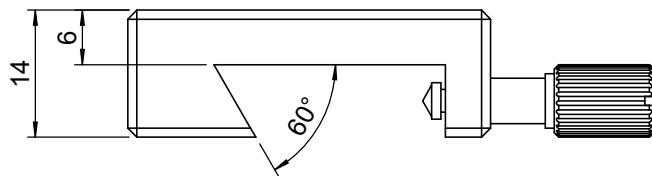

 Unice E-O Services Inc. No.5, Andong Rd., Chung Li District, Taoyuan City 32063, Taiwan, R.O.C.			TITLE:	
			51OCN-2	
			DWG. NO.	51OCN-2
			MATERIAL:	
DRAWN	Yuhan	2016/12/8	N/A	
ENG APPR.	Johnny	2016/12/8	SCALE:	1.2:1
			REV	0