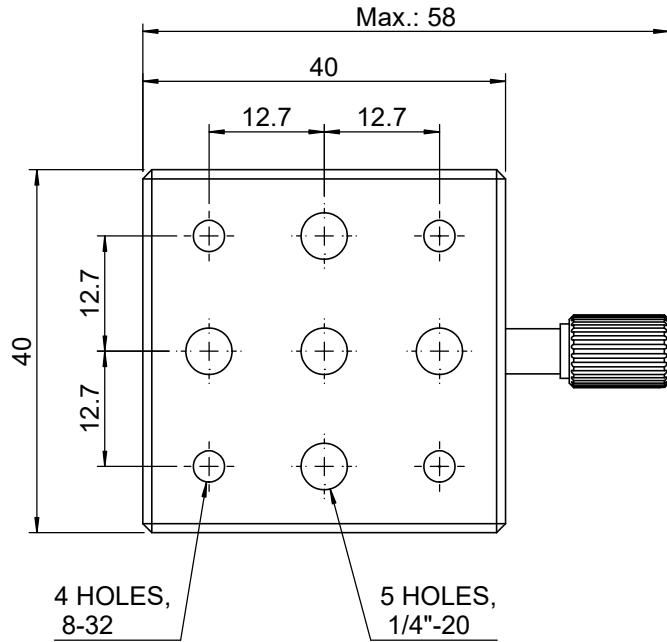

 Unice E-O Services Inc. No.5, Andong Rd., Chung Li District, Taoyuan City 32063, Taiwan, R.O.C.			TITLE:	
			51OCN-2	
			DWG. NO.	51OCN-2
			MATERIAL:	
DRAWN	Yuhan	2016/12/8	N/A	
ENG APPR.	Johnny	2016/12/8	SCALE:	1.2:1
			REV	0