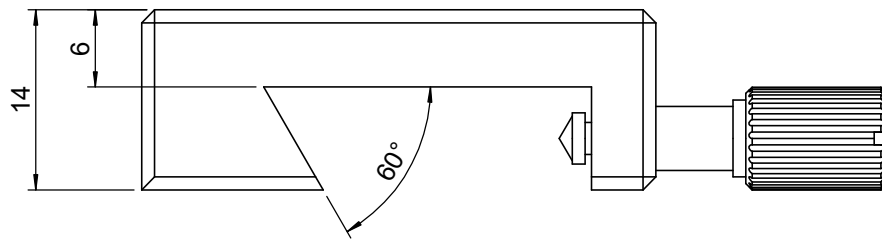

 Unice E-O Services Inc. No.5, Andong Rd., Chung Li District, Taoyuan City 32063, Taiwan, R.O.C.			TITLE:	
			51OCN-1	
			DWG. NO.	51OCN-1
			MATERIAL:	N/A
DRAWN	Yuhan	2016/12/8	SCALE:	1.7:1
ENG APPR.	Johnny	2016/12/8	REV	0