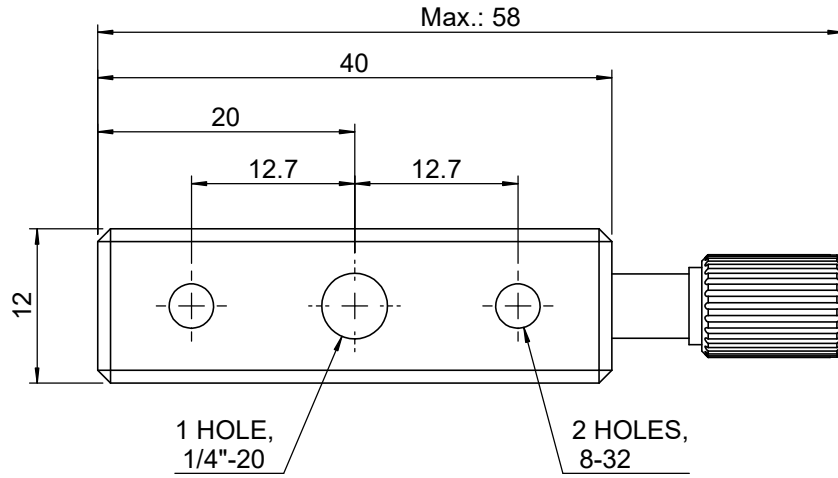

 Unice E-O Services Inc. No.5, Andong Rd., Chung Li District, Taoyuan City 32063, Taiwan, R.O.C.			TITLE:	
			51OCN-1	
			DWG. NO.	51OCN-1
			MATERIAL:	N/A
DRAWN	Yuhan	2016/12/8	SCALE:	1.7:1
ENG APPR.	Johnny	2016/12/8	REV	0