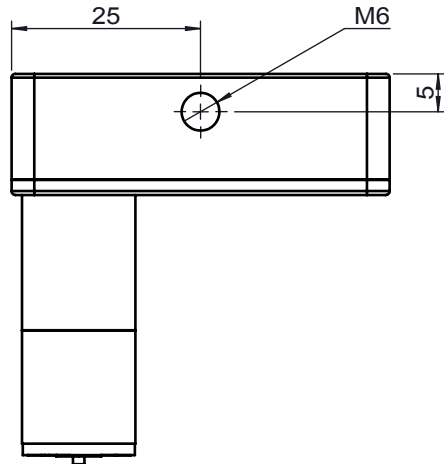

 Unice E-O Services Inc. No.5, Andong Rd., Chung Li District, Taoyuan City 32063, Taiwan, R.O.C.			TITLE: 08PMR-1M	
			DWG. NO.	08PMR-1M
			MATERIAL: N/A	
DRAWN	Sky	2018/4/18	SCALE: 1:1	
ENG APPR.	Johnny	2018/4/18	REV	0