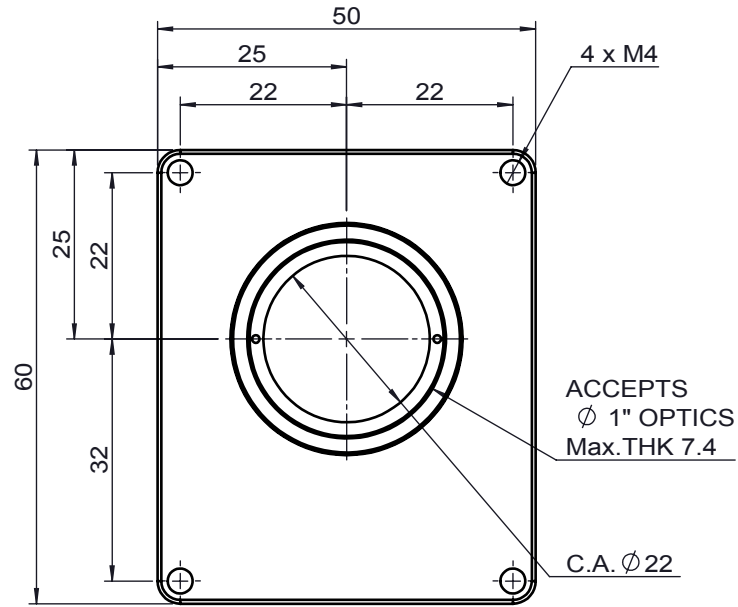

 Unice E-O Services Inc. No.5, Andong Rd., Chung Li District, Taoyuan City 32063, Taiwan, R.O.C.			TITLE: 08PMR-1M	
			DWG. NO.	08PMR-1M
			MATERIAL: N/A	
DRAWN	Sky	2018/4/18	SCALE: 1:1	
ENG APPR.	Johnny	2018/4/18	REV	0