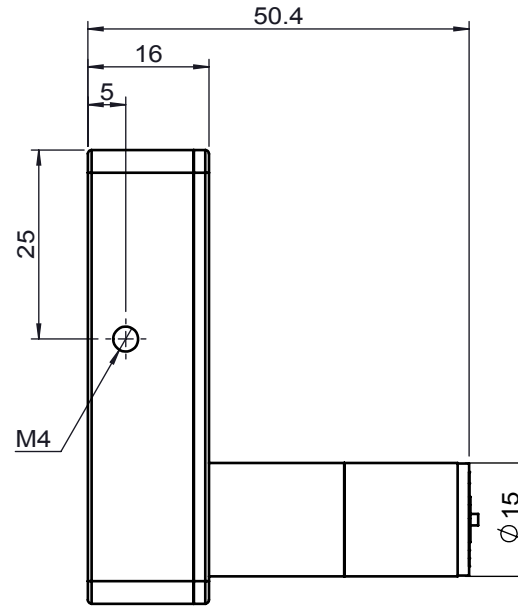

 Unice E-O Services Inc. No.5, Andong Rd., Chung Li District, Taoyuan City 32063, Taiwan, R.O.C.			TITLE: 08PMR-1M	
			DWG. NO.	08PMR-1M
			MATERIAL: N/A	
DRAWN	Sky	2018/4/18	SCALE: 1:1	
ENG APPR.	Johnny	2018/4/18	REV	0