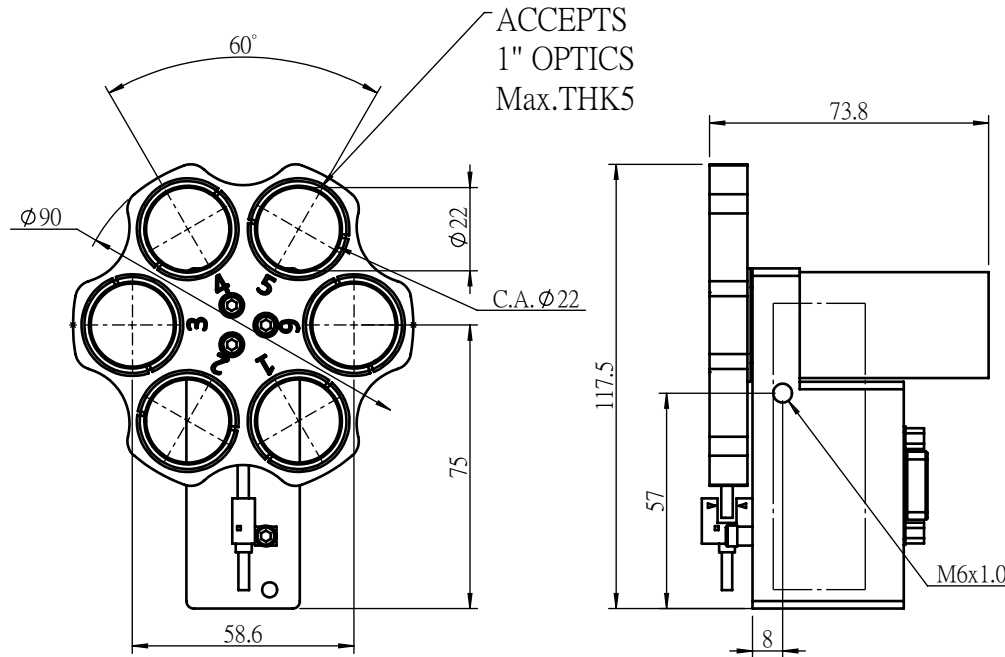

NO	Description
1	+5~24V
2	COM
3	N/A
4	N/A
5	Home Limit
6	/A
7	A
8	/B
9	B
10	N/A
11	N/A
12	N/A
13	N/A
14	N/A
15	N/A

 Unice E-O Services Inc. No.5, Andong Rd., Chung Li District, Taoyuan City 32063, Taiwan, R.O.C.	TITLE:		08MFW-6M	
	DWG. NO.		08MFW-6M	
	NAME	DATE	MATERIAL:	
DRAWN	RON	2023/6/29	N/A	
ENG APPR.	Johnny	2023/6/29	SCALE:	1:5
			REV	0