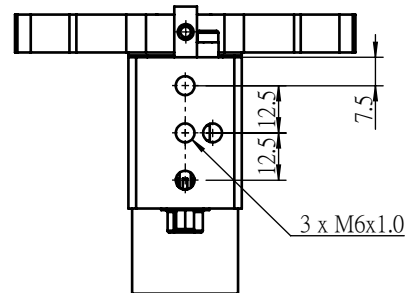

NO	Description
1	+5~24V
2	COM
3	N/A
4	N/A
5	Home Limit
6	/A
7	A
8	/B
9	B
10	N/A
11	N/A
12	N/A
13	N/A
14	N/A
15	N/A

 Unice E-O Services Inc. No.5, Andong Rd., Chung Li District, Taoyuan City 32063, Taiwan, R.O.C.	TITLE:		08MFW-6M	
	DWG. NO.		08MFW-6M	
	NAME	DATE	MATERIAL:	
DRAWN	RON	2023/6/29	N/A	
ENG APPR.	Johnny	2023/6/29	SCALE:	1:5
			REV	0