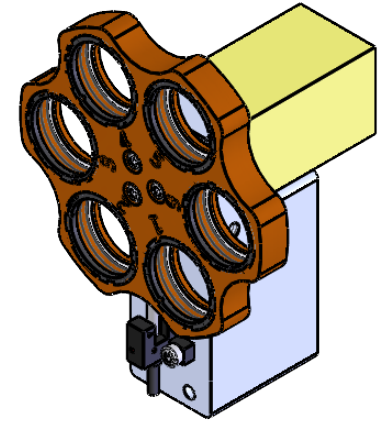

NO	Description
1	+5~24V
2	COM
3	N/A
4	N/A
5	Home Limit
6	/A
7	A
8	/B
9	B
10	N/A
11	N/A
12	N/A
13	N/A
14	N/A
15	N/A

 Unice E-O Services Inc. No.5, Andong Rd., Chung Li District, Taoyuan City 32063, Taiwan, R.O.C.	TITLE:		08MFW-6M	
	DWG. NO.		08MFW-6M	
	NAME	DATE	MATERIAL:	
DRAWN	RON	2023/6/29	N/A	
ENG APPR.	Johnny	2023/6/29	SCALE:	1:5
			REV	0