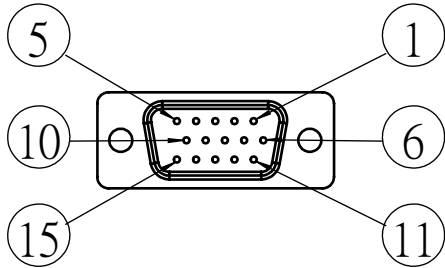

NO	Description
1	+5~24V
2	COM
3	N/A
4	N/A
5	Home Limit
6	/A
7	A
8	/B
9	B
10	N/A
11	N/A
12	N/A
13	N/A
14	N/A
15	N/A

 Unice E-O Services Inc. No.5, Andong Rd., Chung Li District, Taoyuan City 32063, Taiwan, R.O.C.	TITLE:		08MFW-6M	
	DWG. NO.		08MFW-6M	
	NAME	DATE	MATERIAL:	
DRAWN	RON	2023/6/29	N/A	
ENG APPR.	Johnny	2023/6/29	SCALE:	1:5
			REV	0