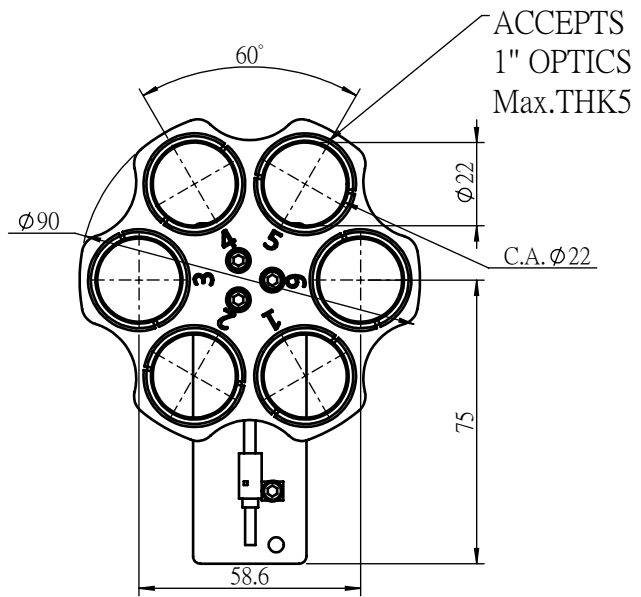

NO	Description
1	+5~24V
2	COM
3	N/A
4	N/A
5	Home Limit
6	/A
7	A
8	/B
9	B
10	N/A
11	N/A
12	N/A
13	N/A
14	N/A
15	N/A

 <b>Unice E-O Services Inc.</b> No.5, Andong Rd., Chung Li District, Taoyuan City 32063, Taiwan, R.O.C.			TITLE:	
			08MFW-6	
			DWG. NO.	08MFW-6
			MATERIAL:	N/A
DRAWN	Terry	2023/6/29	SCALE:	1:5
ENG APPR.	Johnny	2023/6/29	REV	0