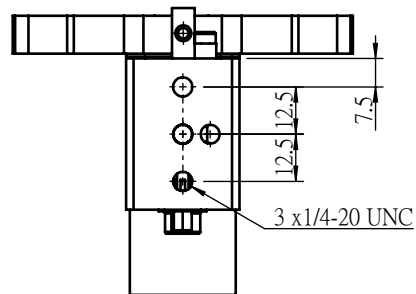

NO	Description
1	+5~24V
2	COM
3	N/A
4	N/A
5	Home Limit
6	/A
7	A
8	/B
9	B
10	N/A
11	N/A
12	N/A
13	N/A
14	N/A
15	N/A

 <b>Unice E-O Services Inc.</b> No.5, Andong Rd., Chung Li District, Taoyuan City 32063, Taiwan, R.O.C.			TITLE:	
			08MFW-6	
			DWG. NO.	08MFW-6
			MATERIAL:	N/A
DRAWN	Terry	2023/6/29	SCALE:	1:5
ENG APPR.	Johnny	2023/6/29	REV	0