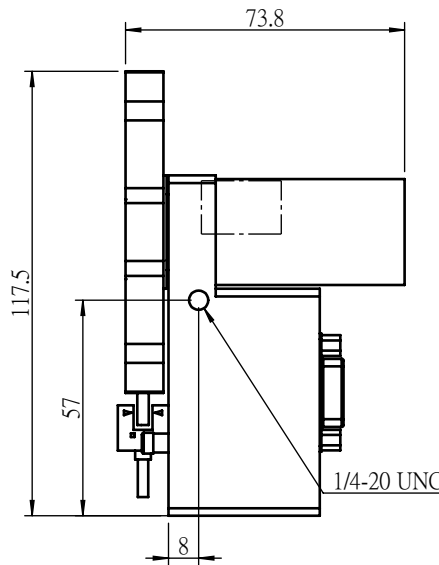

NO	Description
1	+5~24V
2	COM
3	N/A
4	N/A
5	Home Limit
6	/A
7	A
8	/B
9	B
10	N/A
11	N/A
12	N/A
13	N/A
14	N/A
15	N/A

 <b>Unice E-O Services Inc.</b> No.5, Andong Rd., Chung Li District, Taoyuan City 32063, Taiwan, R.O.C.			TITLE:	
			08MFW-6	
			DWG. NO.	08MFW-6
			MATERIAL:	N/A
DRAWN	Terry	2023/6/29	SCALE:	1:5
ENG APPR.	Johnny	2023/6/29	REV	0