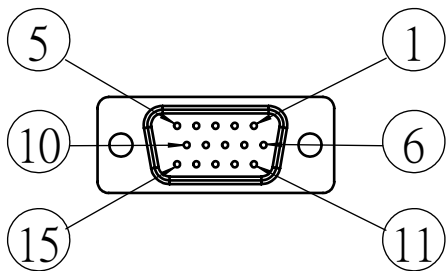

NO	Description
1	+5~24V
2	COM
3	N/A
4	N/A
5	Home Limit
6	/A
7	A
8	/B
9	B
10	N/A
11	N/A
12	N/A
13	N/A
14	N/A
15	N/A

 <b>Unice E-O Services Inc.</b> No.5, Andong Rd., Chung Li District, Taoyuan City 32063, Taiwan, R.O.C.			TITLE:	
			08MFW-6	
			DWG. NO.	08MFW-6
			MATERIAL:	N/A
DRAWN	Terry	2023/6/29	SCALE:	1:5
ENG APPR.	Johnny	2023/6/29	REV	0