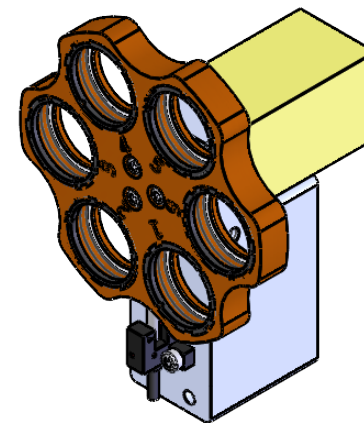

NO	Description
1	+5~24V
2	COM
3	N/A
4	N/A
5	Home Limit
6	/A
7	A
8	/B
9	B
10	N/A
11	N/A
12	N/A
13	N/A
14	N/A
15	N/A

 <b>Unice E-O Services Inc.</b> No.5, Andong Rd., Chung Li District, Taoyuan City 32063, Taiwan, R.O.C.			TITLE:	
			08MFW-6	
			DWG. NO.	08MFW-6
			MATERIAL:	N/A
DRAWN	Terry	2023/6/29	SCALE:	1:5
ENG APPR.	Johnny	2023/6/29	REV	0